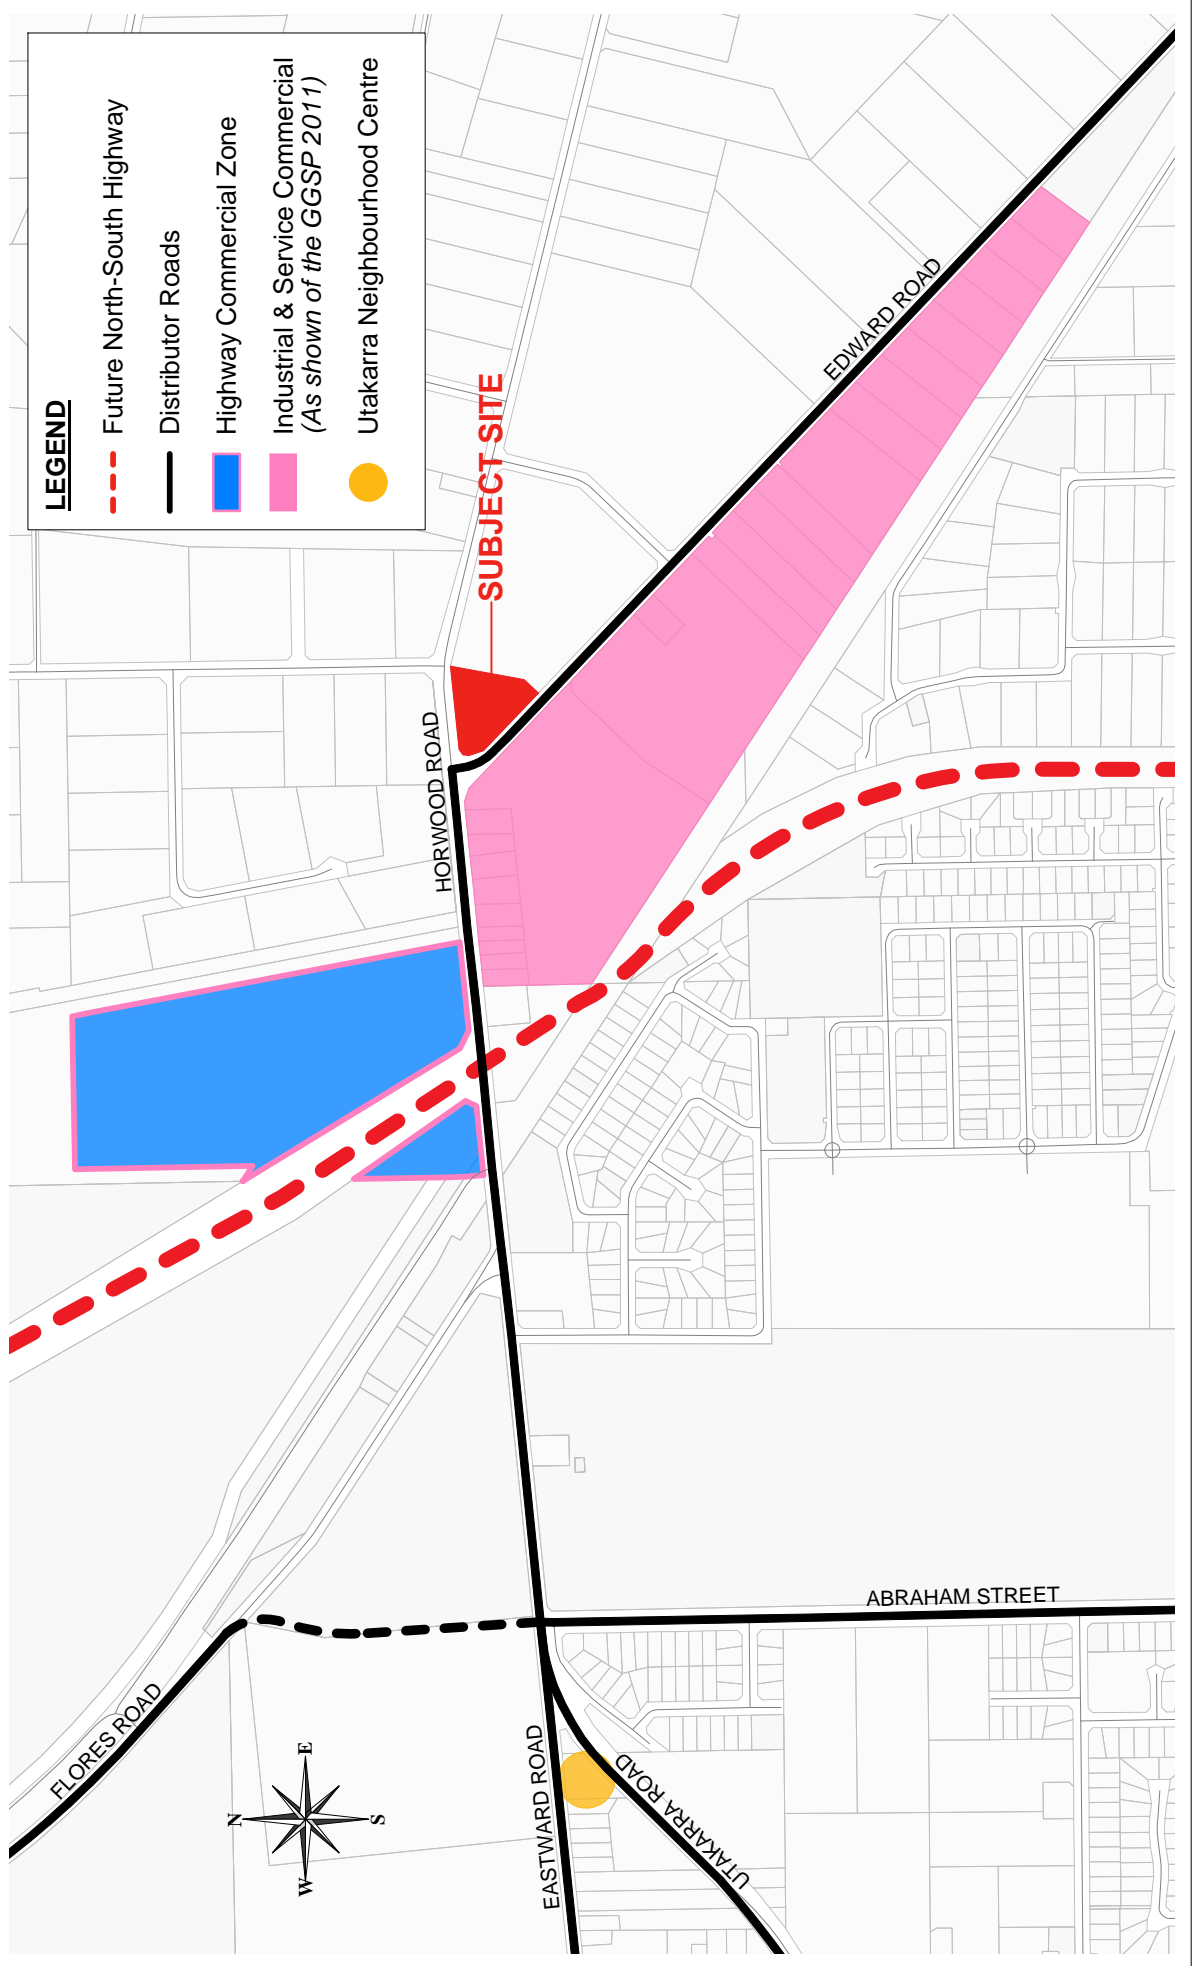

STRATEGIC CONTEXT

Scale 1:10,000

Map produced by the City of Greater Geraldton
W: www.cgg.wa.gov.au E: council@cgg.wa.gov.au

Date 04-Nov-13
Department IPD (Assets)
Drawing No.
Operator RJT
Paper Size A4