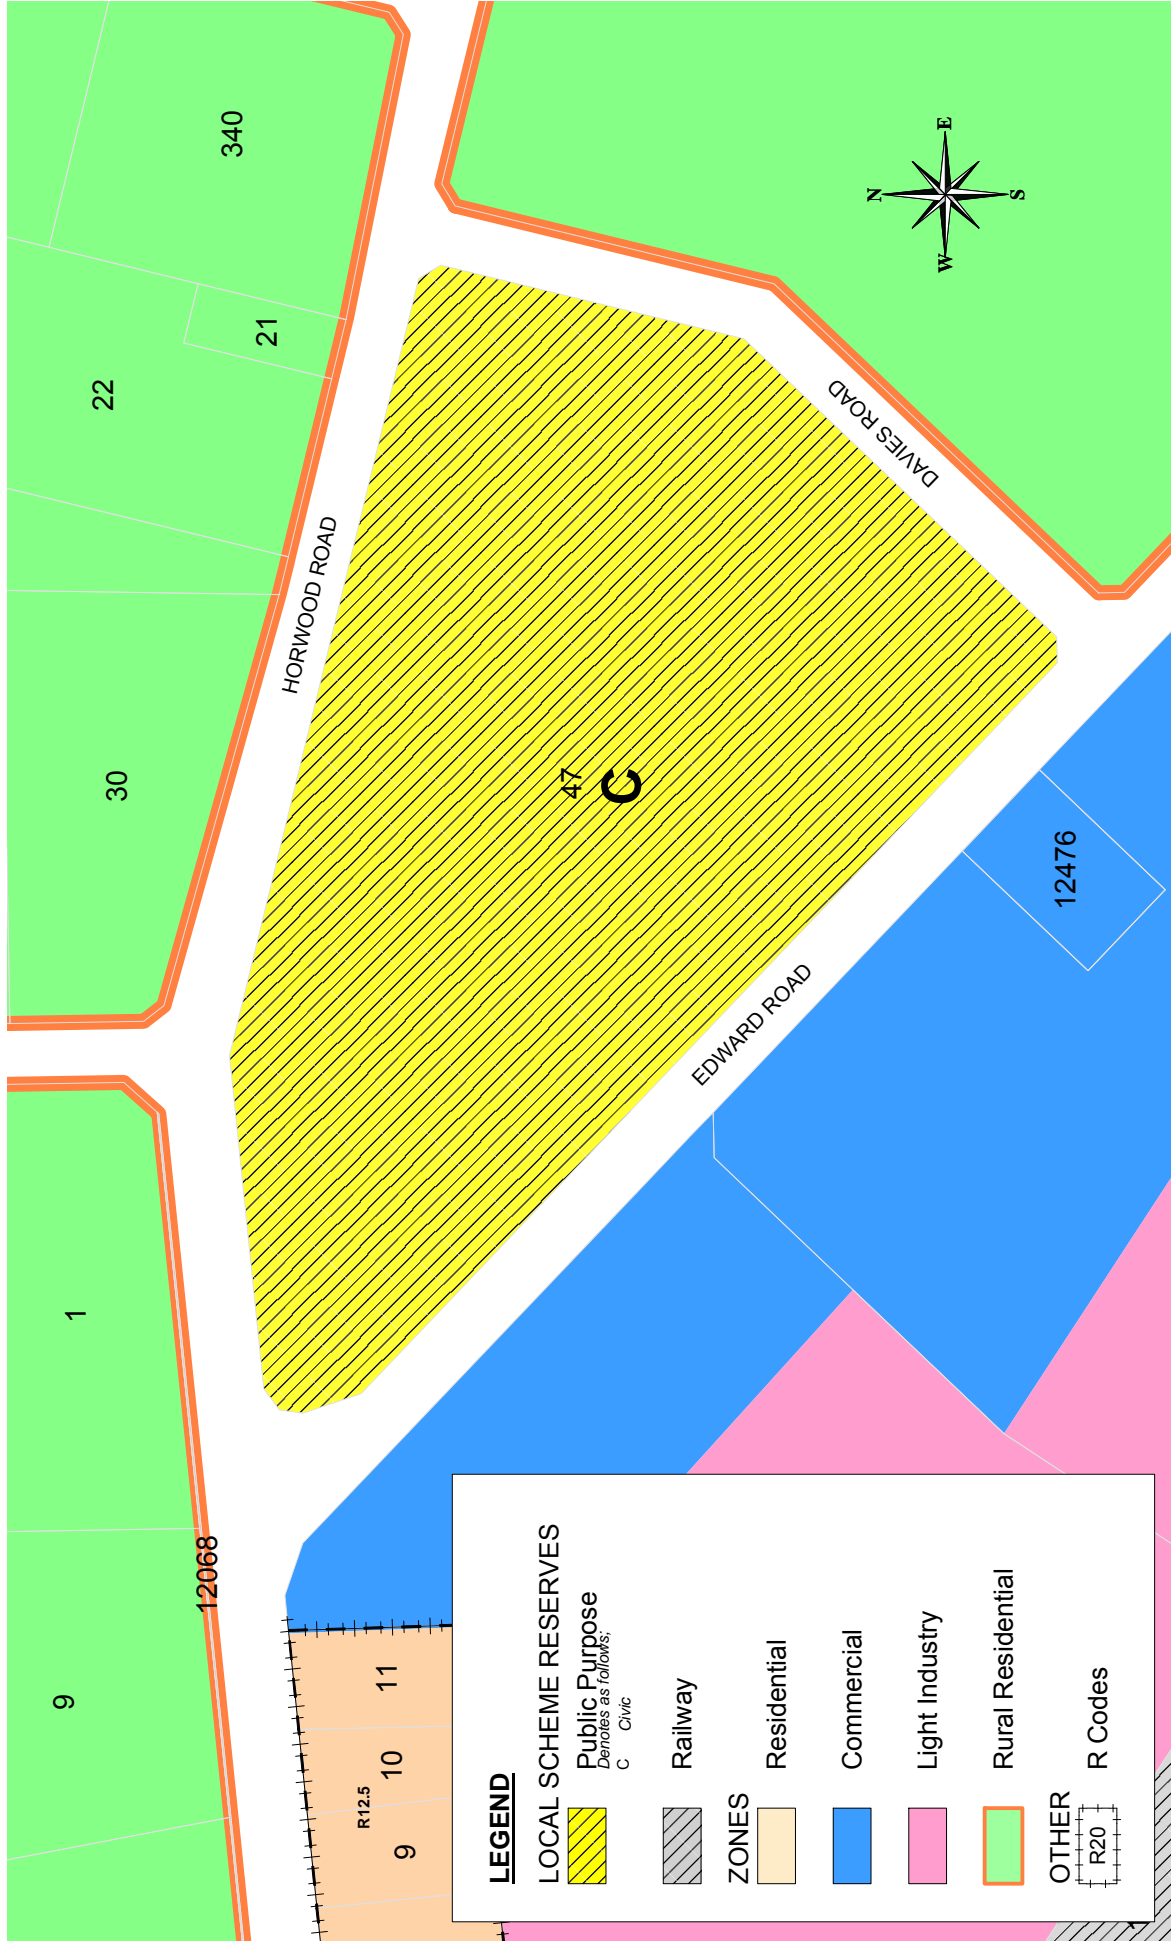

LEGEND

LOCAL SCHEME RESERVES
Public Purpose
Denotes as follows:
C Civic

Railway

ZONES
Residential
Commercial
Light Industry
Rural Residential

OTHER
R20

Map produced by the City of Greater Geraldton
W: www.cgg.wa.gov.au E: council@cgg.wa.gov.au

EXISTING ZONING MAP

Scale 1:2,500

Date 04-Nov-13
Department IPD (Assets)
Drawing No.
Operator RJT
Paper Size A4