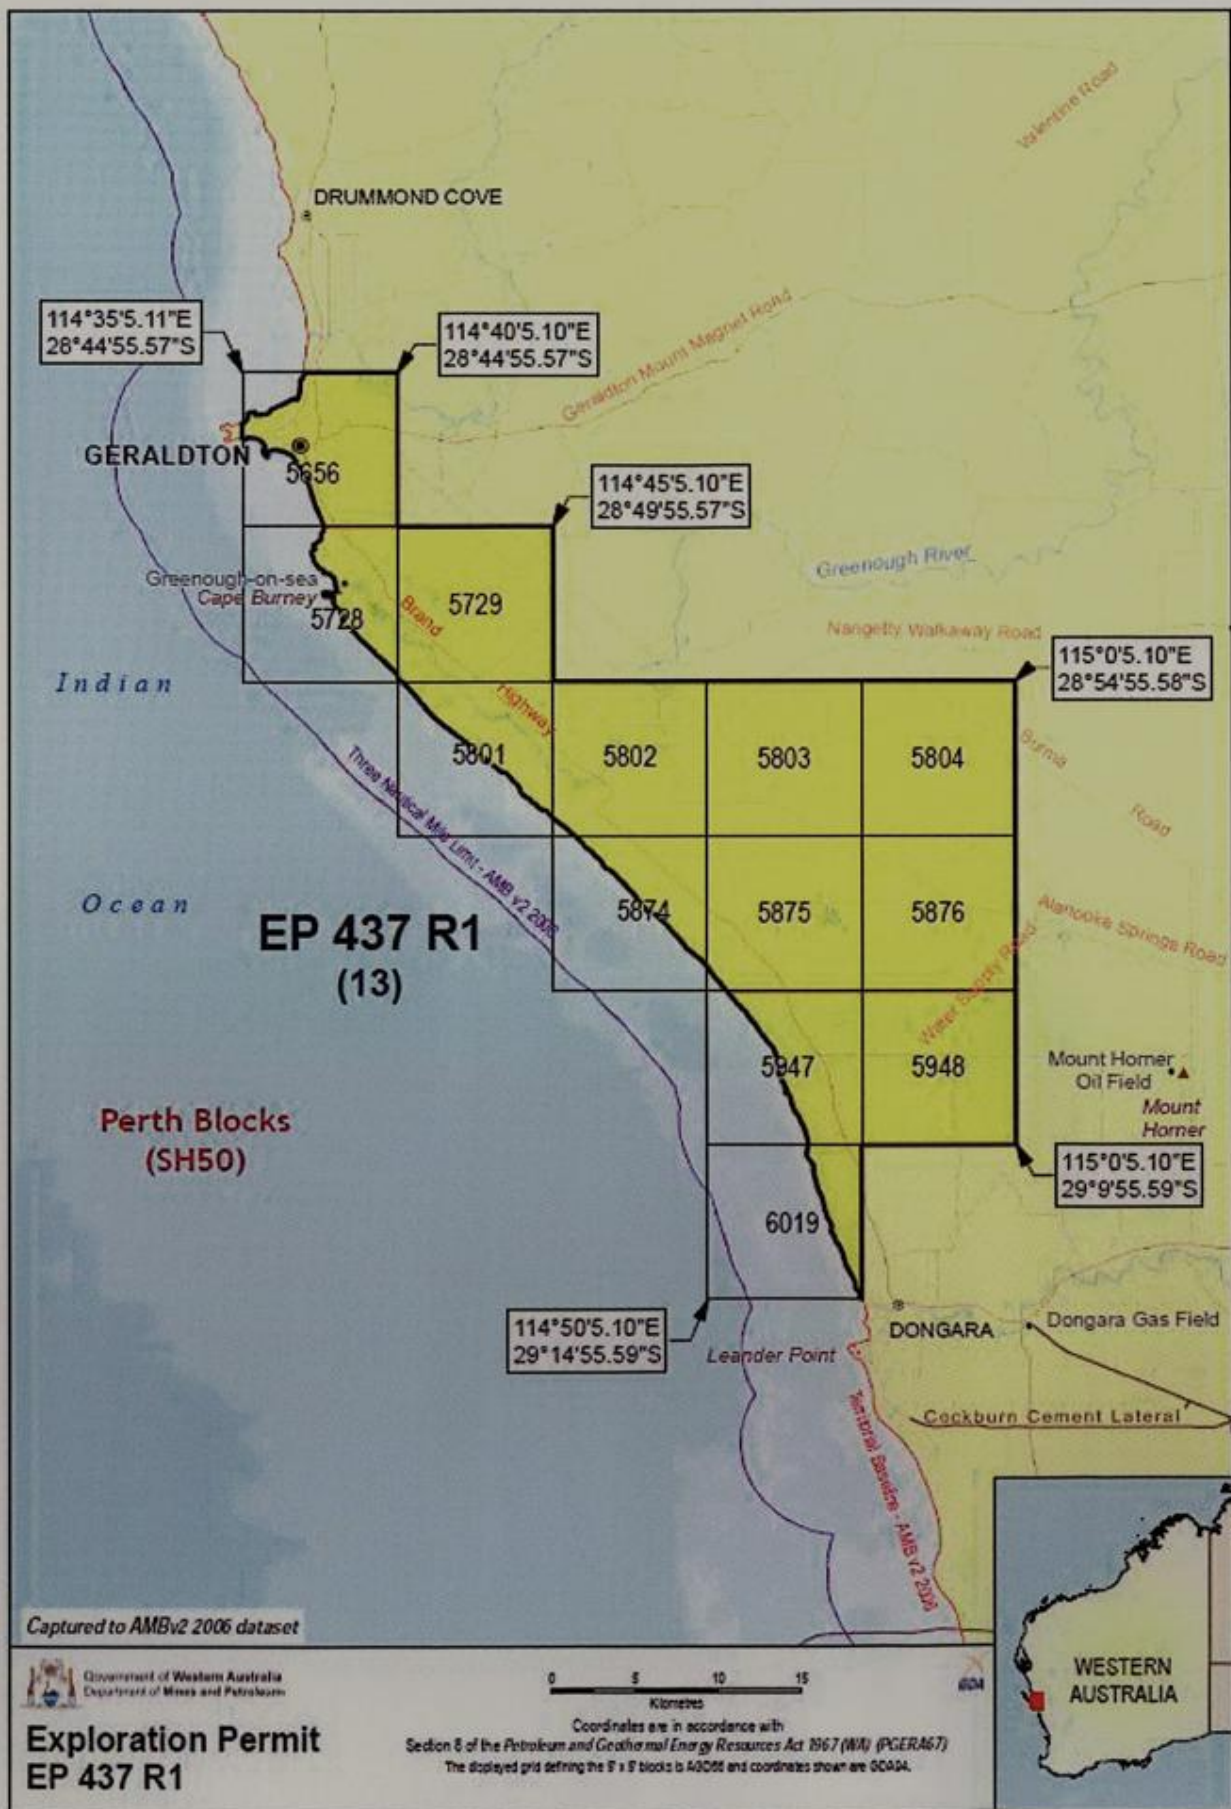

Active Petroleum Titles within the City of Greater Geraldton

Captured to AMBv2 2006 dataset

Government of Western Australia
Department of Mines and Petroleum

**Exploration Permit
EP 437 R1**

Coordinates are in accordance with
Section 8 of the Petroleum and Geothermal Energy Resources Act 1967 (W/A) (PGERA67)
The displayed grid defining the 5 x 5 blocks is AGD86 and coordinates shown are GDA94.