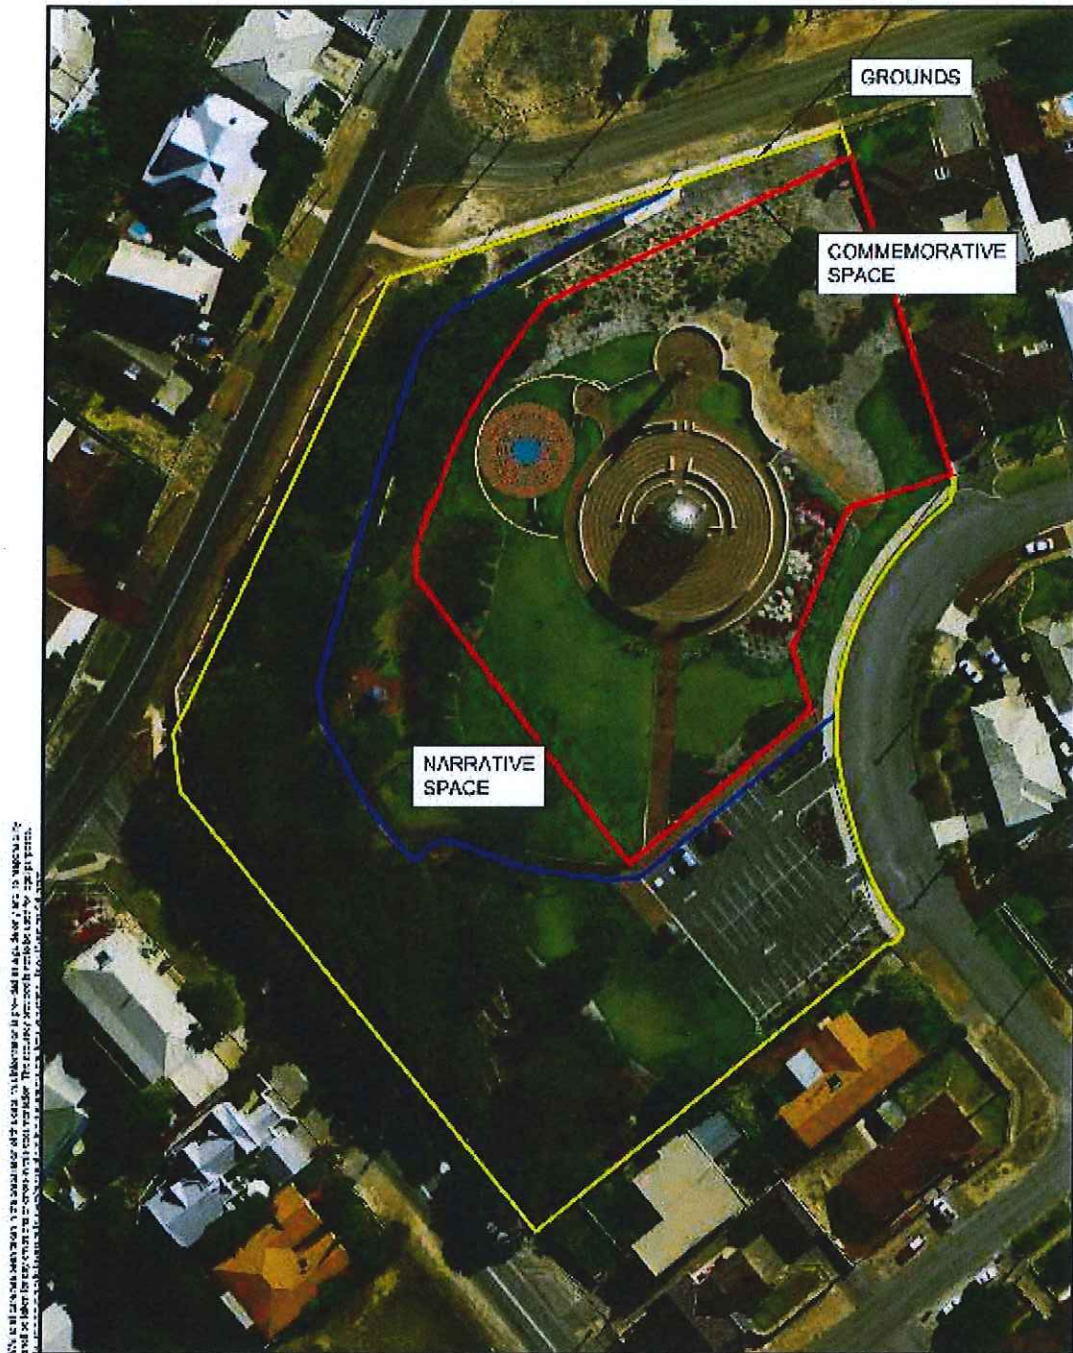

Appendix 7 - HMAS Sydney II Memorial Boundaries - 30 May 2012

Operator:	
Department:	
Drawing No:	
Date: 12/11/12	Scale: 1:1000