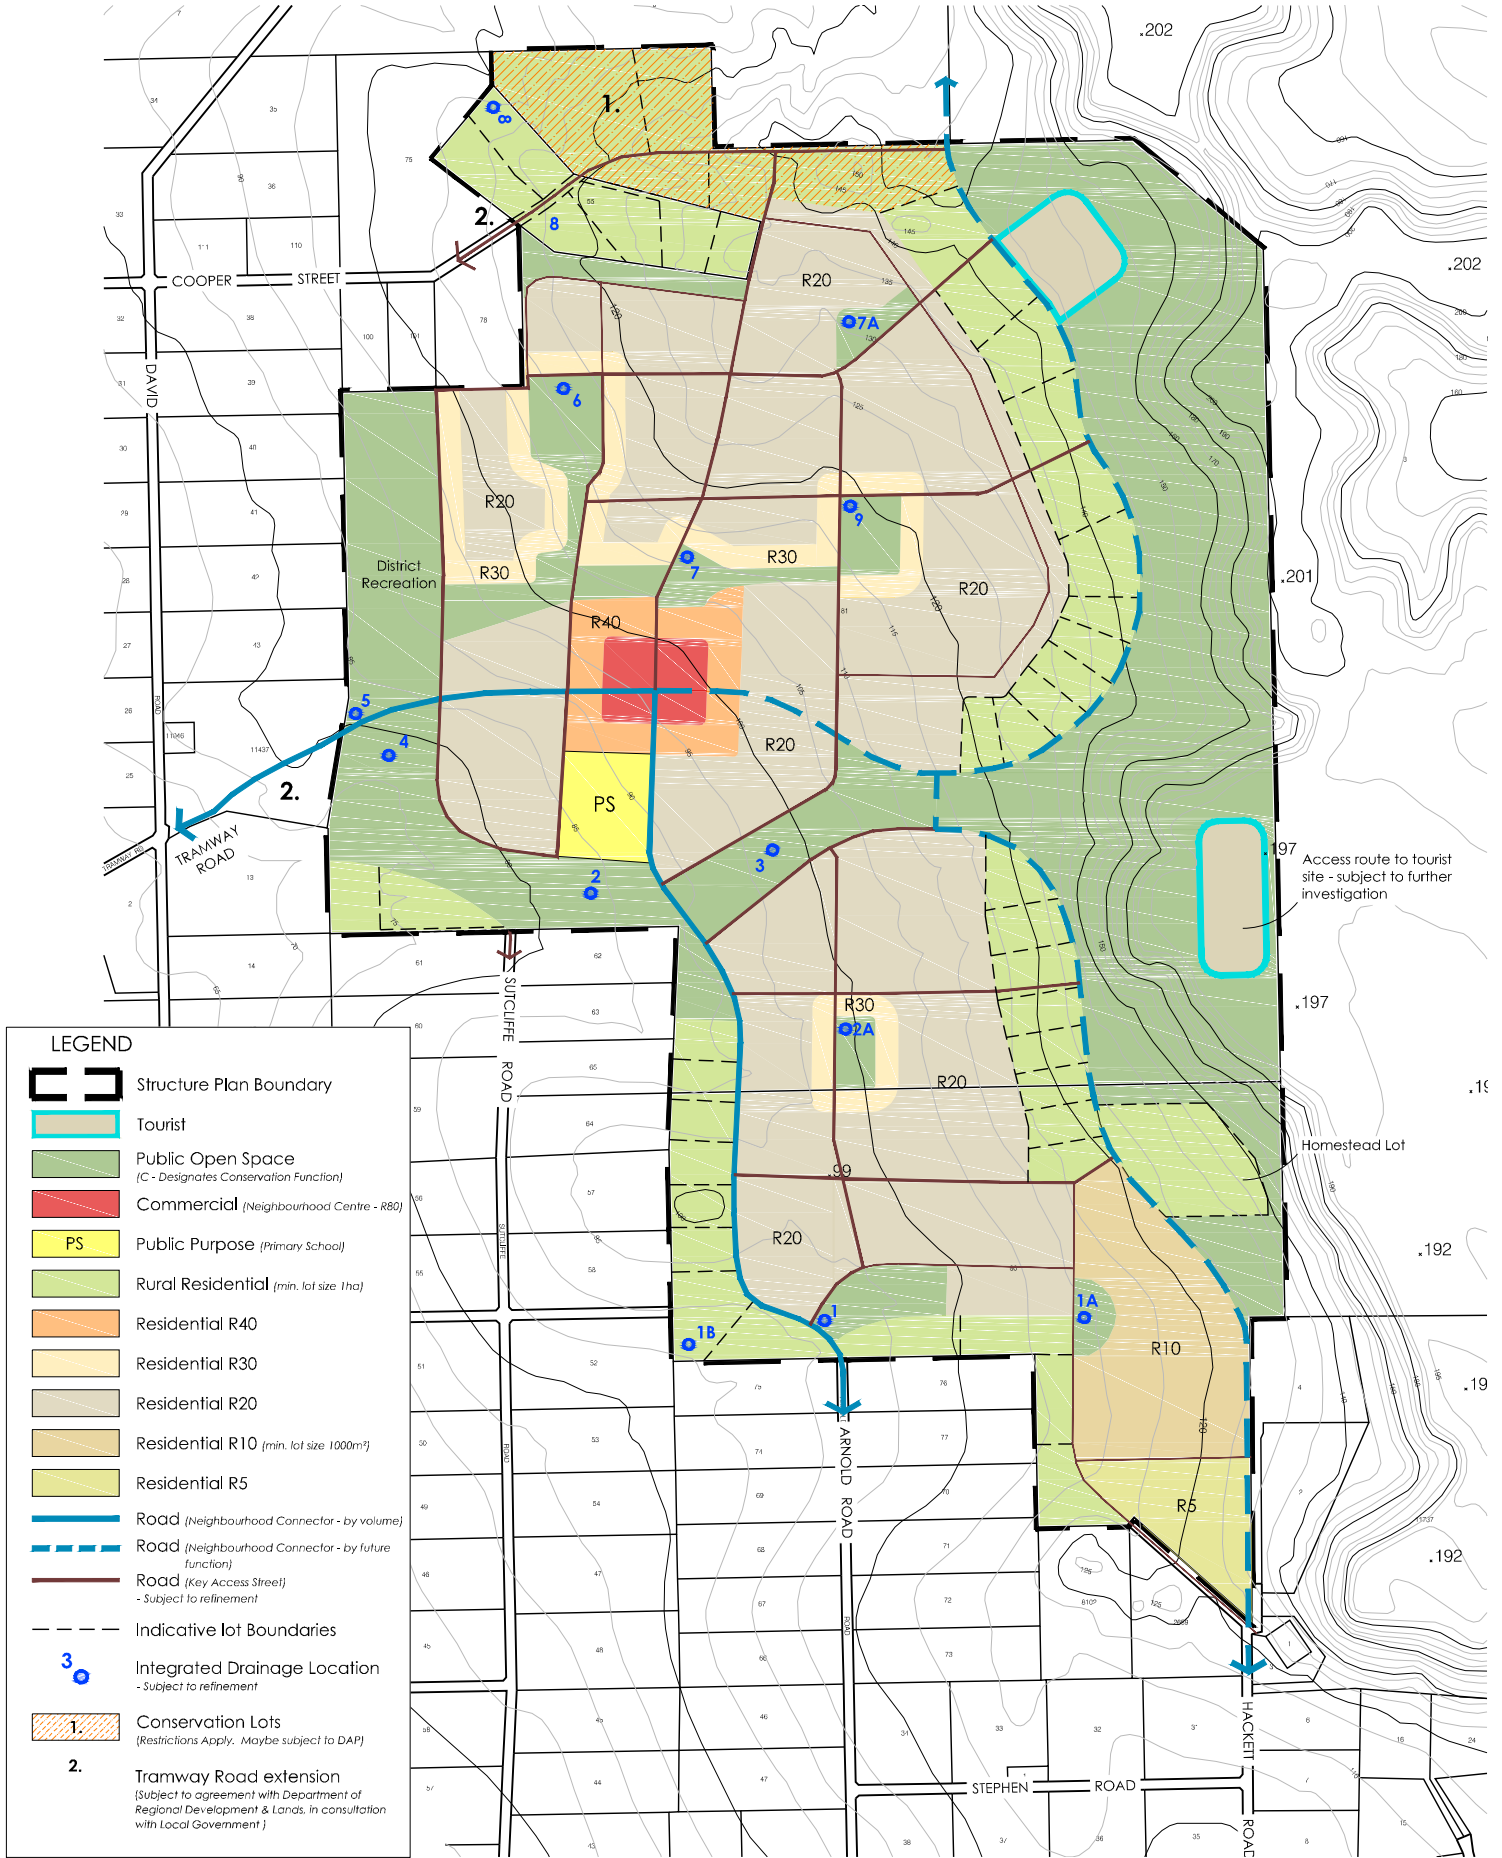

MAP 1 - LOCAL STRUCTURE PLAN

Moresby Heights, Geraldton (Incorporating Amendment 1)