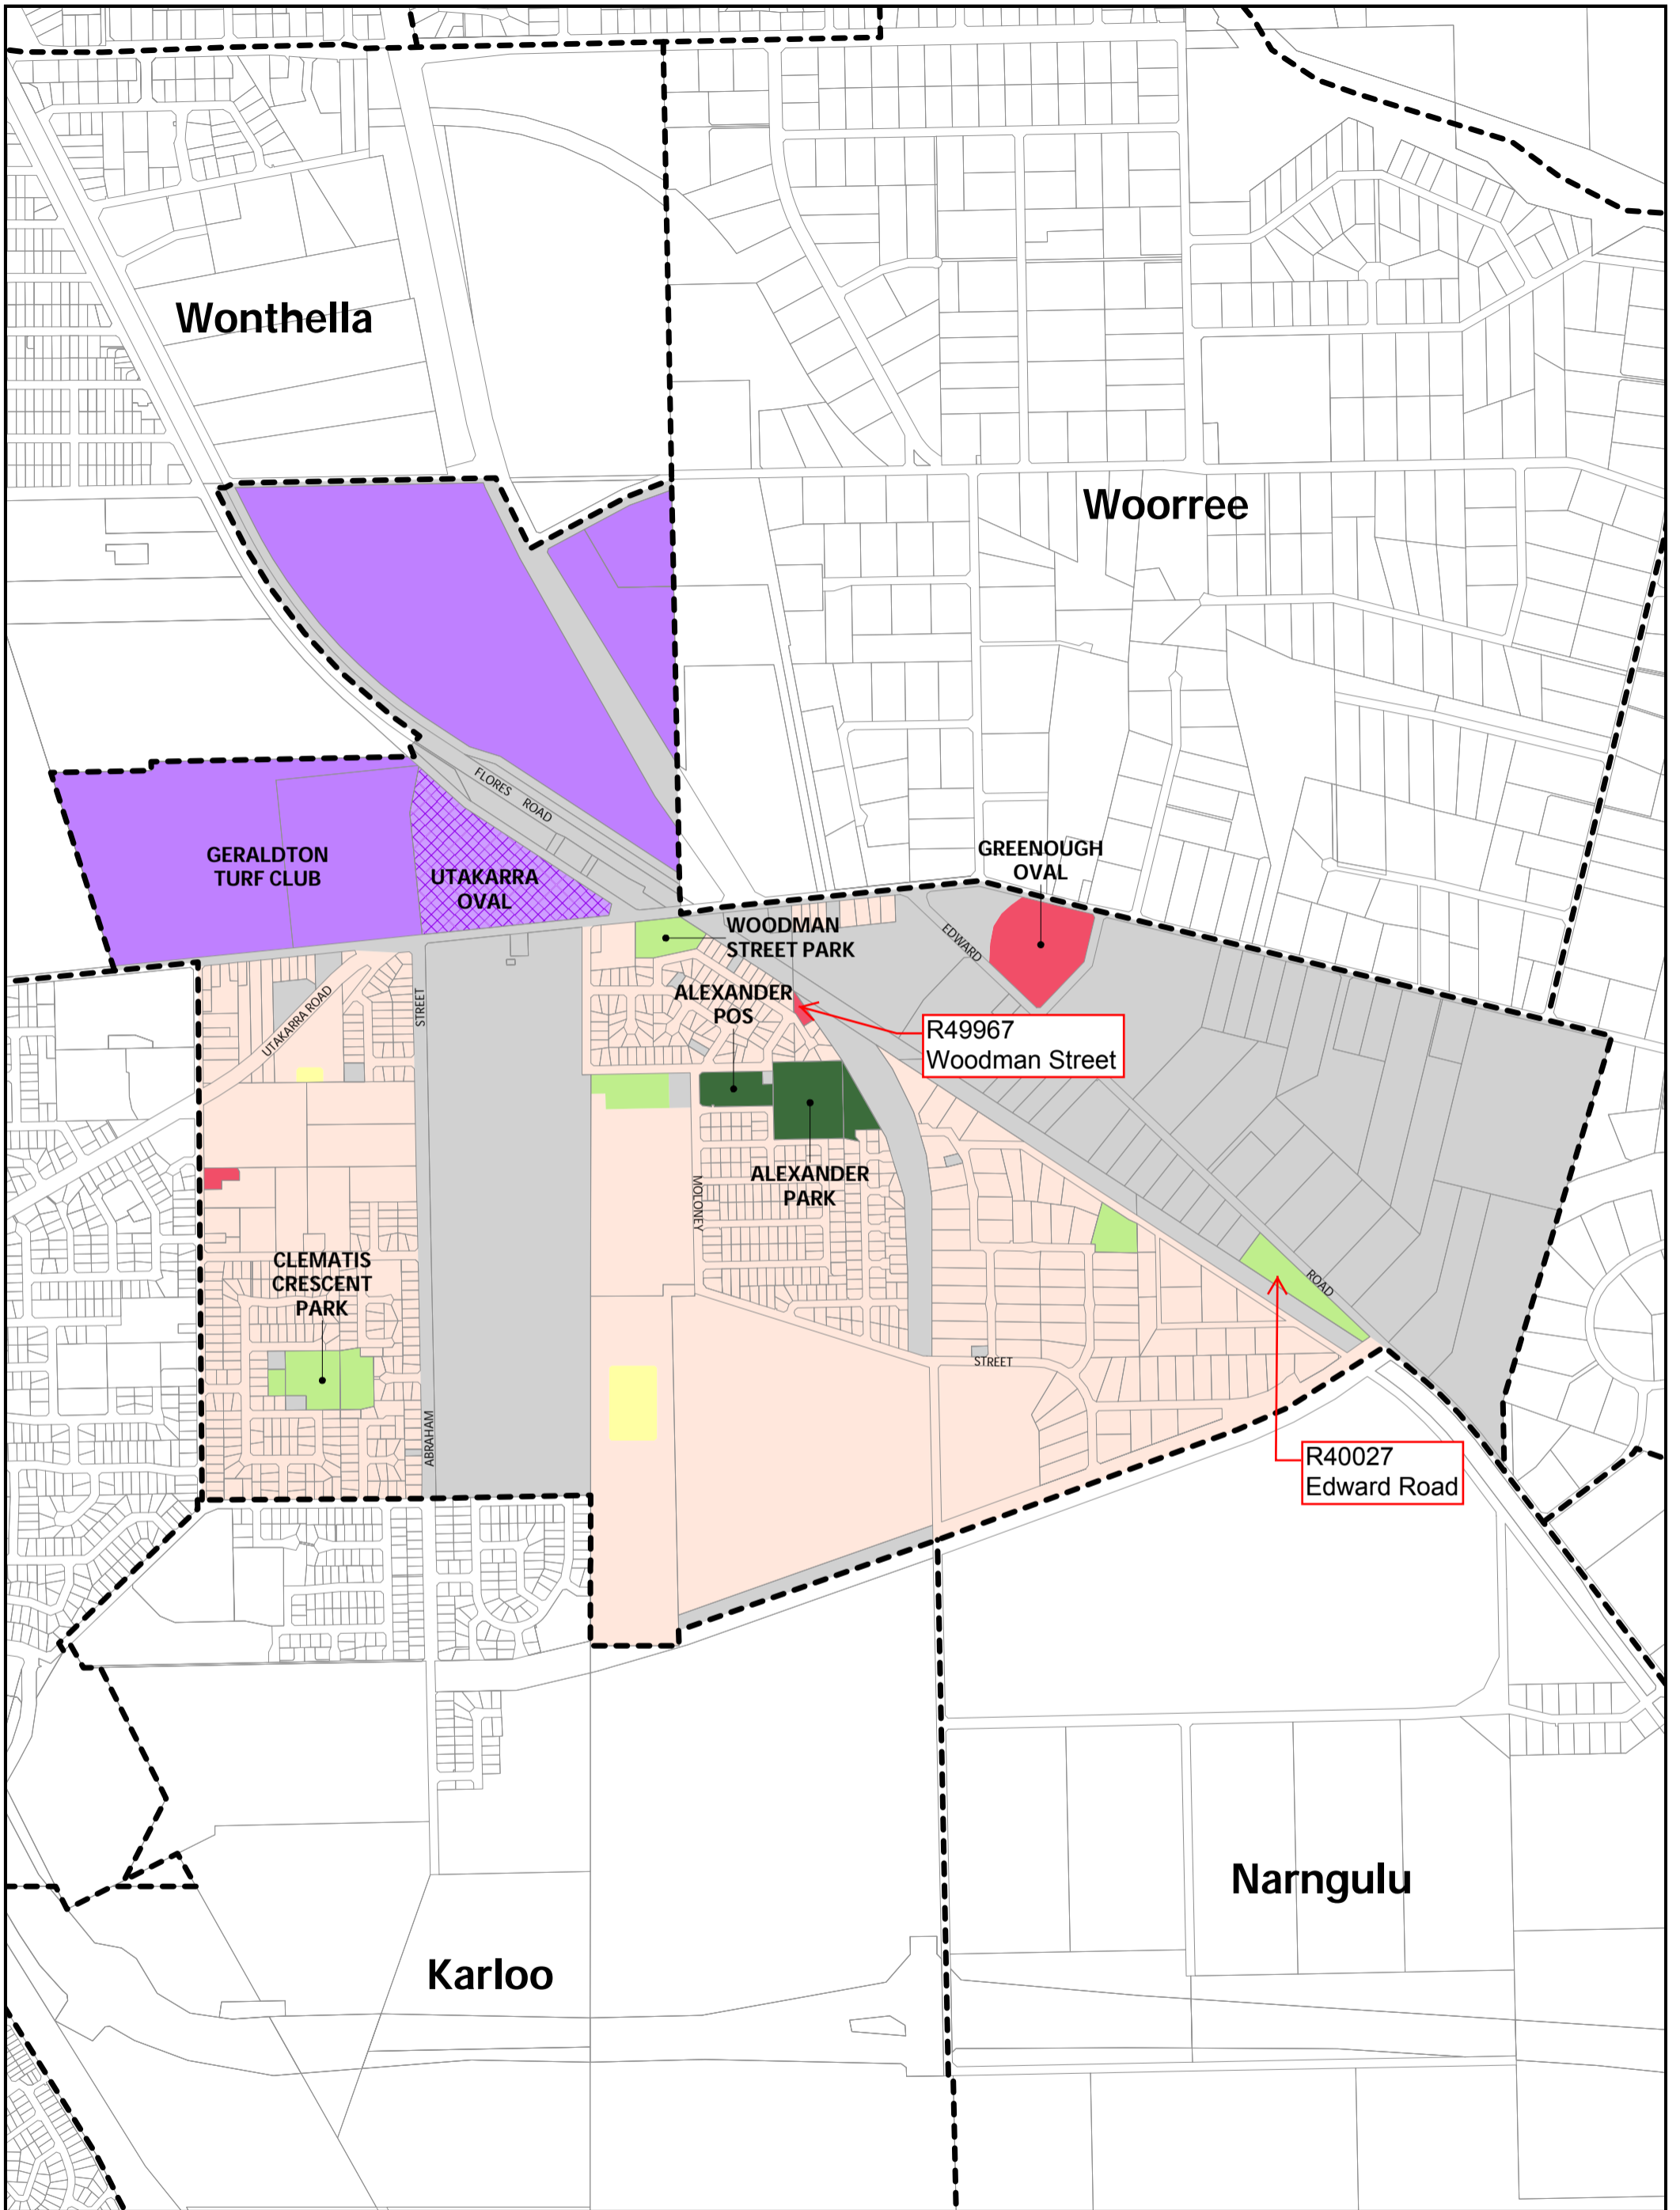

Map produced by the City of Greater Geraldton

Public Open Space Strategy
MAHOMET'S FLATS

Date: 20-Mar-14 Revision: 2

LEGEND

- Regional Open Space
- Foreshore Reserve
- District Open Space
- Local Open Space
- Future Open Space
- Deductions
- Dual Function Regional Open Space
- Activated Foreshore Reserve
- Neighbourhood Open Space
- Conservation
- Residual
- Gross Subdivisible Area

Map produced by the City of Greater Geraldton

Public Open Space Strategy

SPALDING

Date: 20-Mar-14 Revision: 2

LEGEND

- Regional Open Space
- Foreshore Reserve
- District Open Space
- Local Open Space
- Future Open Space
- Deductions
- Dual Function Regional Open Space
- Activated Foreshore Reserve
- Neighbourhood Open Space
- Conservation
- Residual
- Gross Subdivisible Area

Map produced by the City of Greater Geraldton

Public Open Space Strategy
WAGGRAKINE

Date: 01-Apr-14 Revision: 2

LEGEND

- Regional Open Space
- Foreshore Reserve
- District Open Space
- Local Open Space
- Future Open Space
- Deductions
- Dual Function Regional Open Space
- Activated Foreshore Reserve
- Neighbourhood Open Space
- Conservation
- Residual
- Gross Subdivisible Area

LEGEND

- Regional Open Space
- Foreshore Reserve
- District Open Space
- Local Open Space
- Future Open Space
- Deductions
- Dual Function Regional Open Space
- Activated Foreshore Reserve
- Neighbourhood Open Space
- Conservation
- Residual
- Gross Subdivisible Area