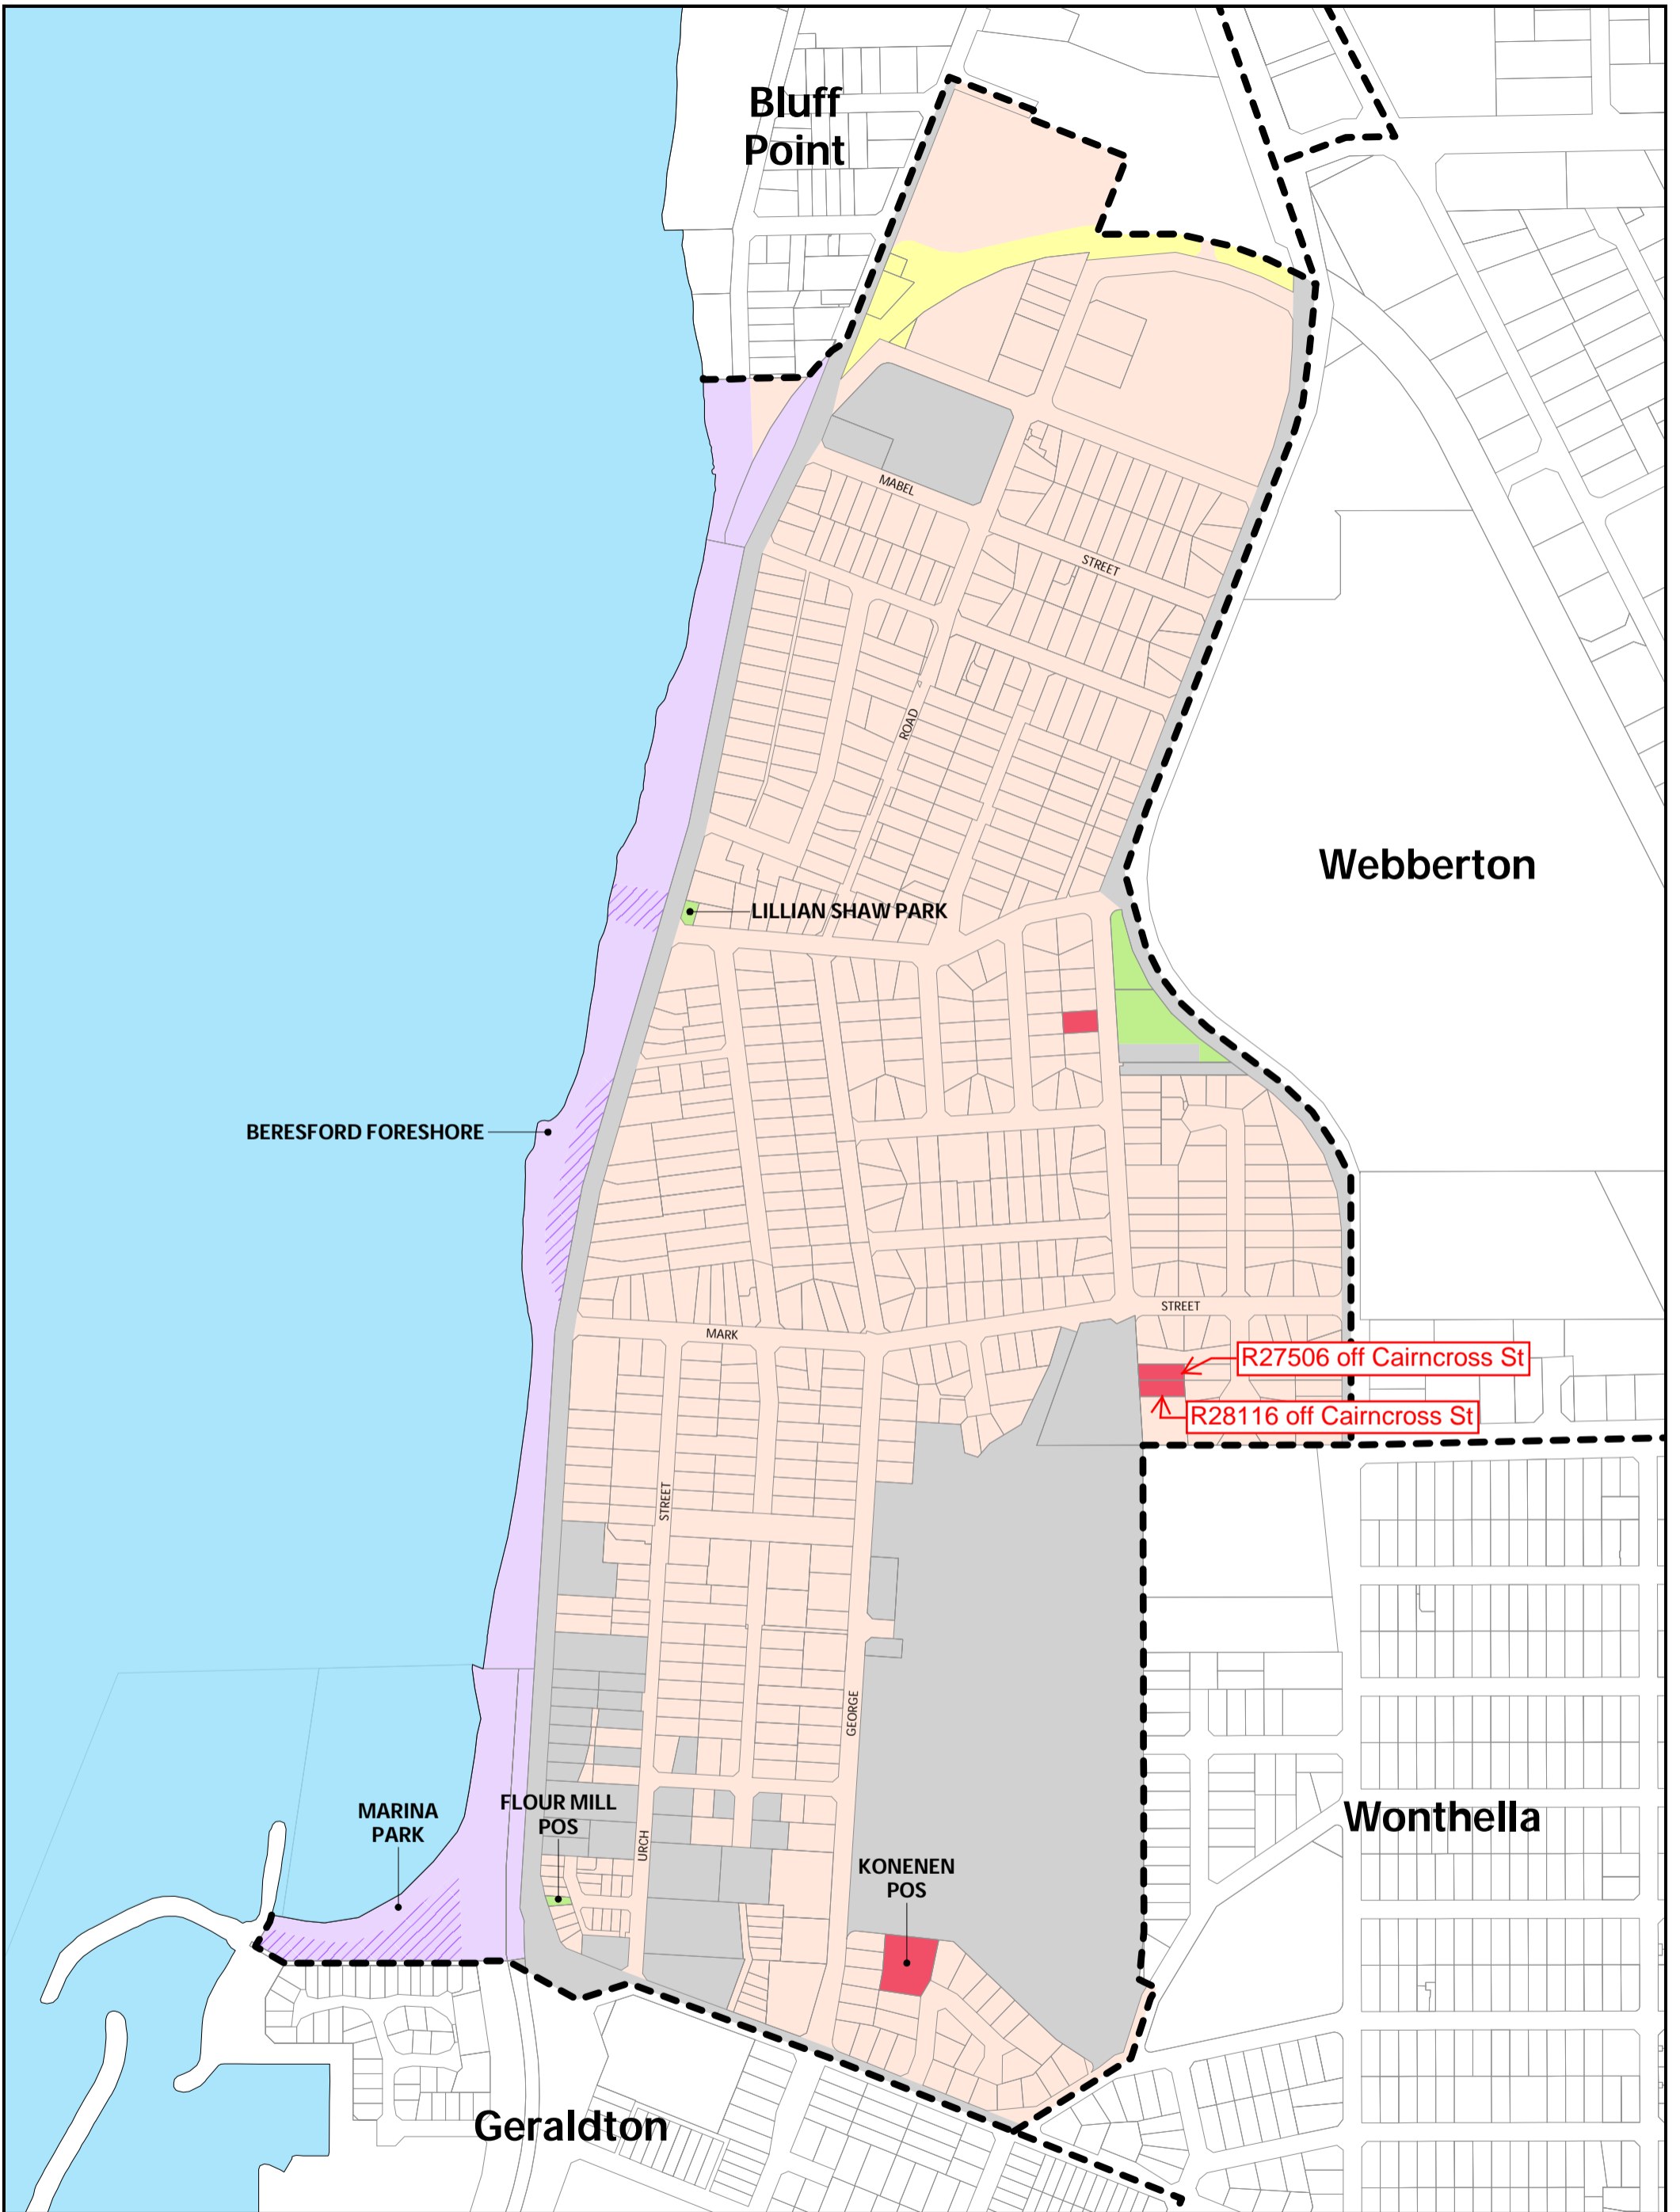

Map produced by the City of Greater Geraldton

Public Open Space Strategy
WAGGRAKINE

Date: 01-Apr-14 Revision: 2

LEGEND

- Regional Open Space
- Foreshore Reserve
- District Open Space
- Local Open Space
- Future Open Space
- Deductions
- Dual Function Regional Open Space
- Activated Foreshore Reserve
- Neighbourhood Open Space
- Conservation
- Residual
- Gross Subdivisible Area

LEGEND

- Regional Open Space
- Foreshore Reserve
- District Open Space
- Local Open Space
- Future Open Space
- Deductions
- Dual Function Regional Open Space
- Activated Foreshore Reserve
- Neighbourhood Open Space
- Conservation
- Residual
- Gross Subdivisible Area

Map produced by the City of Greater Geraldton

Public Open Space Strategy
UTAKARRA

Date: 01-Apr-14 Revision: 2

LEGEND

- Regional Open Space
- Foreshore Reserve
- District Open Space
- Local Open Space
- Future Open Space
- Deductions
- Dual Function Regional Open Space
- Activated Foreshore Reserve
- Neighbourhood Open Space
- Conservation
- Residual
- Gross Subdivisible Area

Map produced by the City of Greater Geraldton

Public Open Space Strategy
BERESFORD

Date: 20-Mar-14 Revision: 2