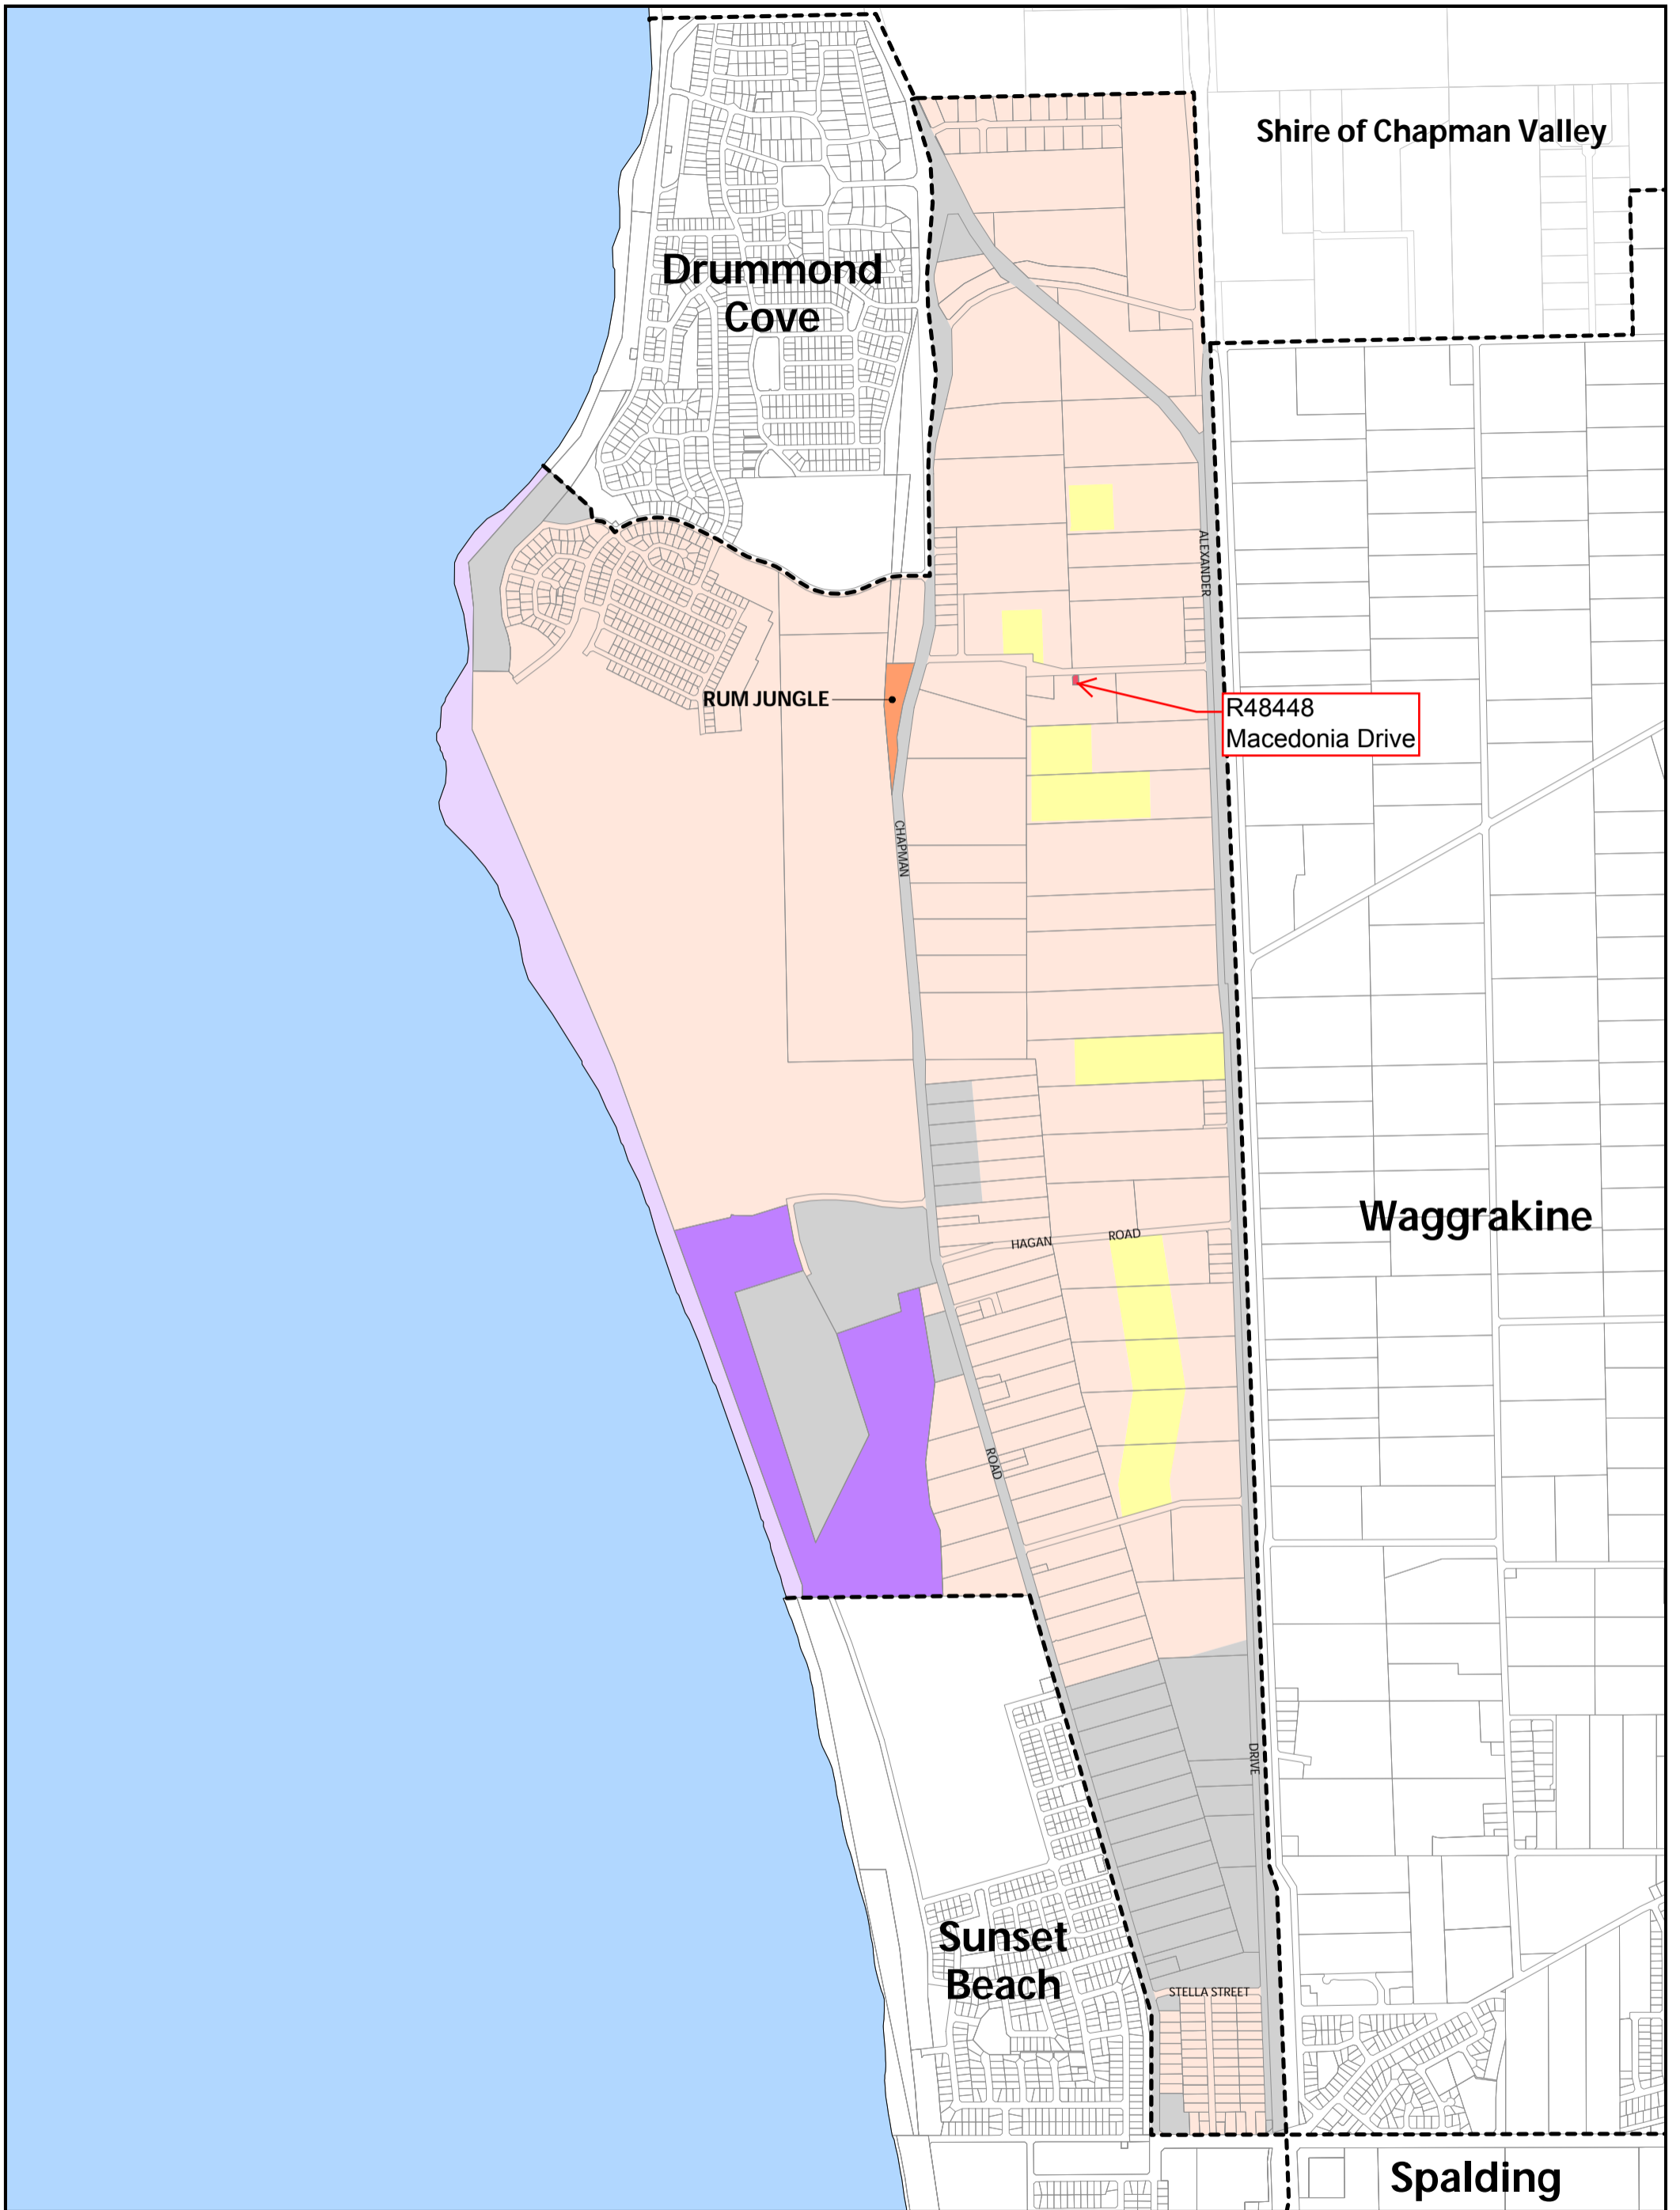

LEGEND

- Regional Open Space
- Foreshore Reserve
- District Open Space
- Local Open Space
- Future Open Space
- Deductions
- Dual Function Regional Open Space
- Activated Foreshore Reserve
- Neighbourhood Open Space
- Conservation
- Residual
- Gross Subdivisible Area

Map produced by the City of Greater Geraldton

Public Open Space Strategy
MAHOMET'S FLATS

Date: 20-Mar-14 Revision: 2

LEGEND

- Regional Open Space
- Foreshore Reserve
- District Open Space
- Local Open Space
- Future Open Space
- Deductions
- Dual Function Regional Open Space
- Activated Foreshore Reserve
- Neighbourhood Open Space
- Conservation
- Residual
- Gross Subdivisible Area

Map produced by the City of Greater Geraldton

Public Open Space Strategy

SPALDING

Date: 20-Mar-14 Revision: 2

LEGEND

- Regional Open Space
- Foreshore Reserve
- District Open Space
- Local Open Space
- Future Open Space
- Deductions
- Dual Function Regional Open Space
- Activated Foreshore Reserve
- Neighbourhood Open Space
- Conservation
- Residual
- Gross Subdivisible Area

Map produced by the City of Greater Geraldton

Public Open Space Strategy
WAGGRAKINE

Date: 01-Apr-14 Revision: 2

LEGEND

- Regional Open Space
- Foreshore Reserve
- District Open Space
- Local Open Space
- Future Open Space
- Deductions
- Dual Function Regional Open Space
- Activated Foreshore Reserve
- Neighbourhood Open Space
- Conservation
- Residual
- Gross Subdivisible Area