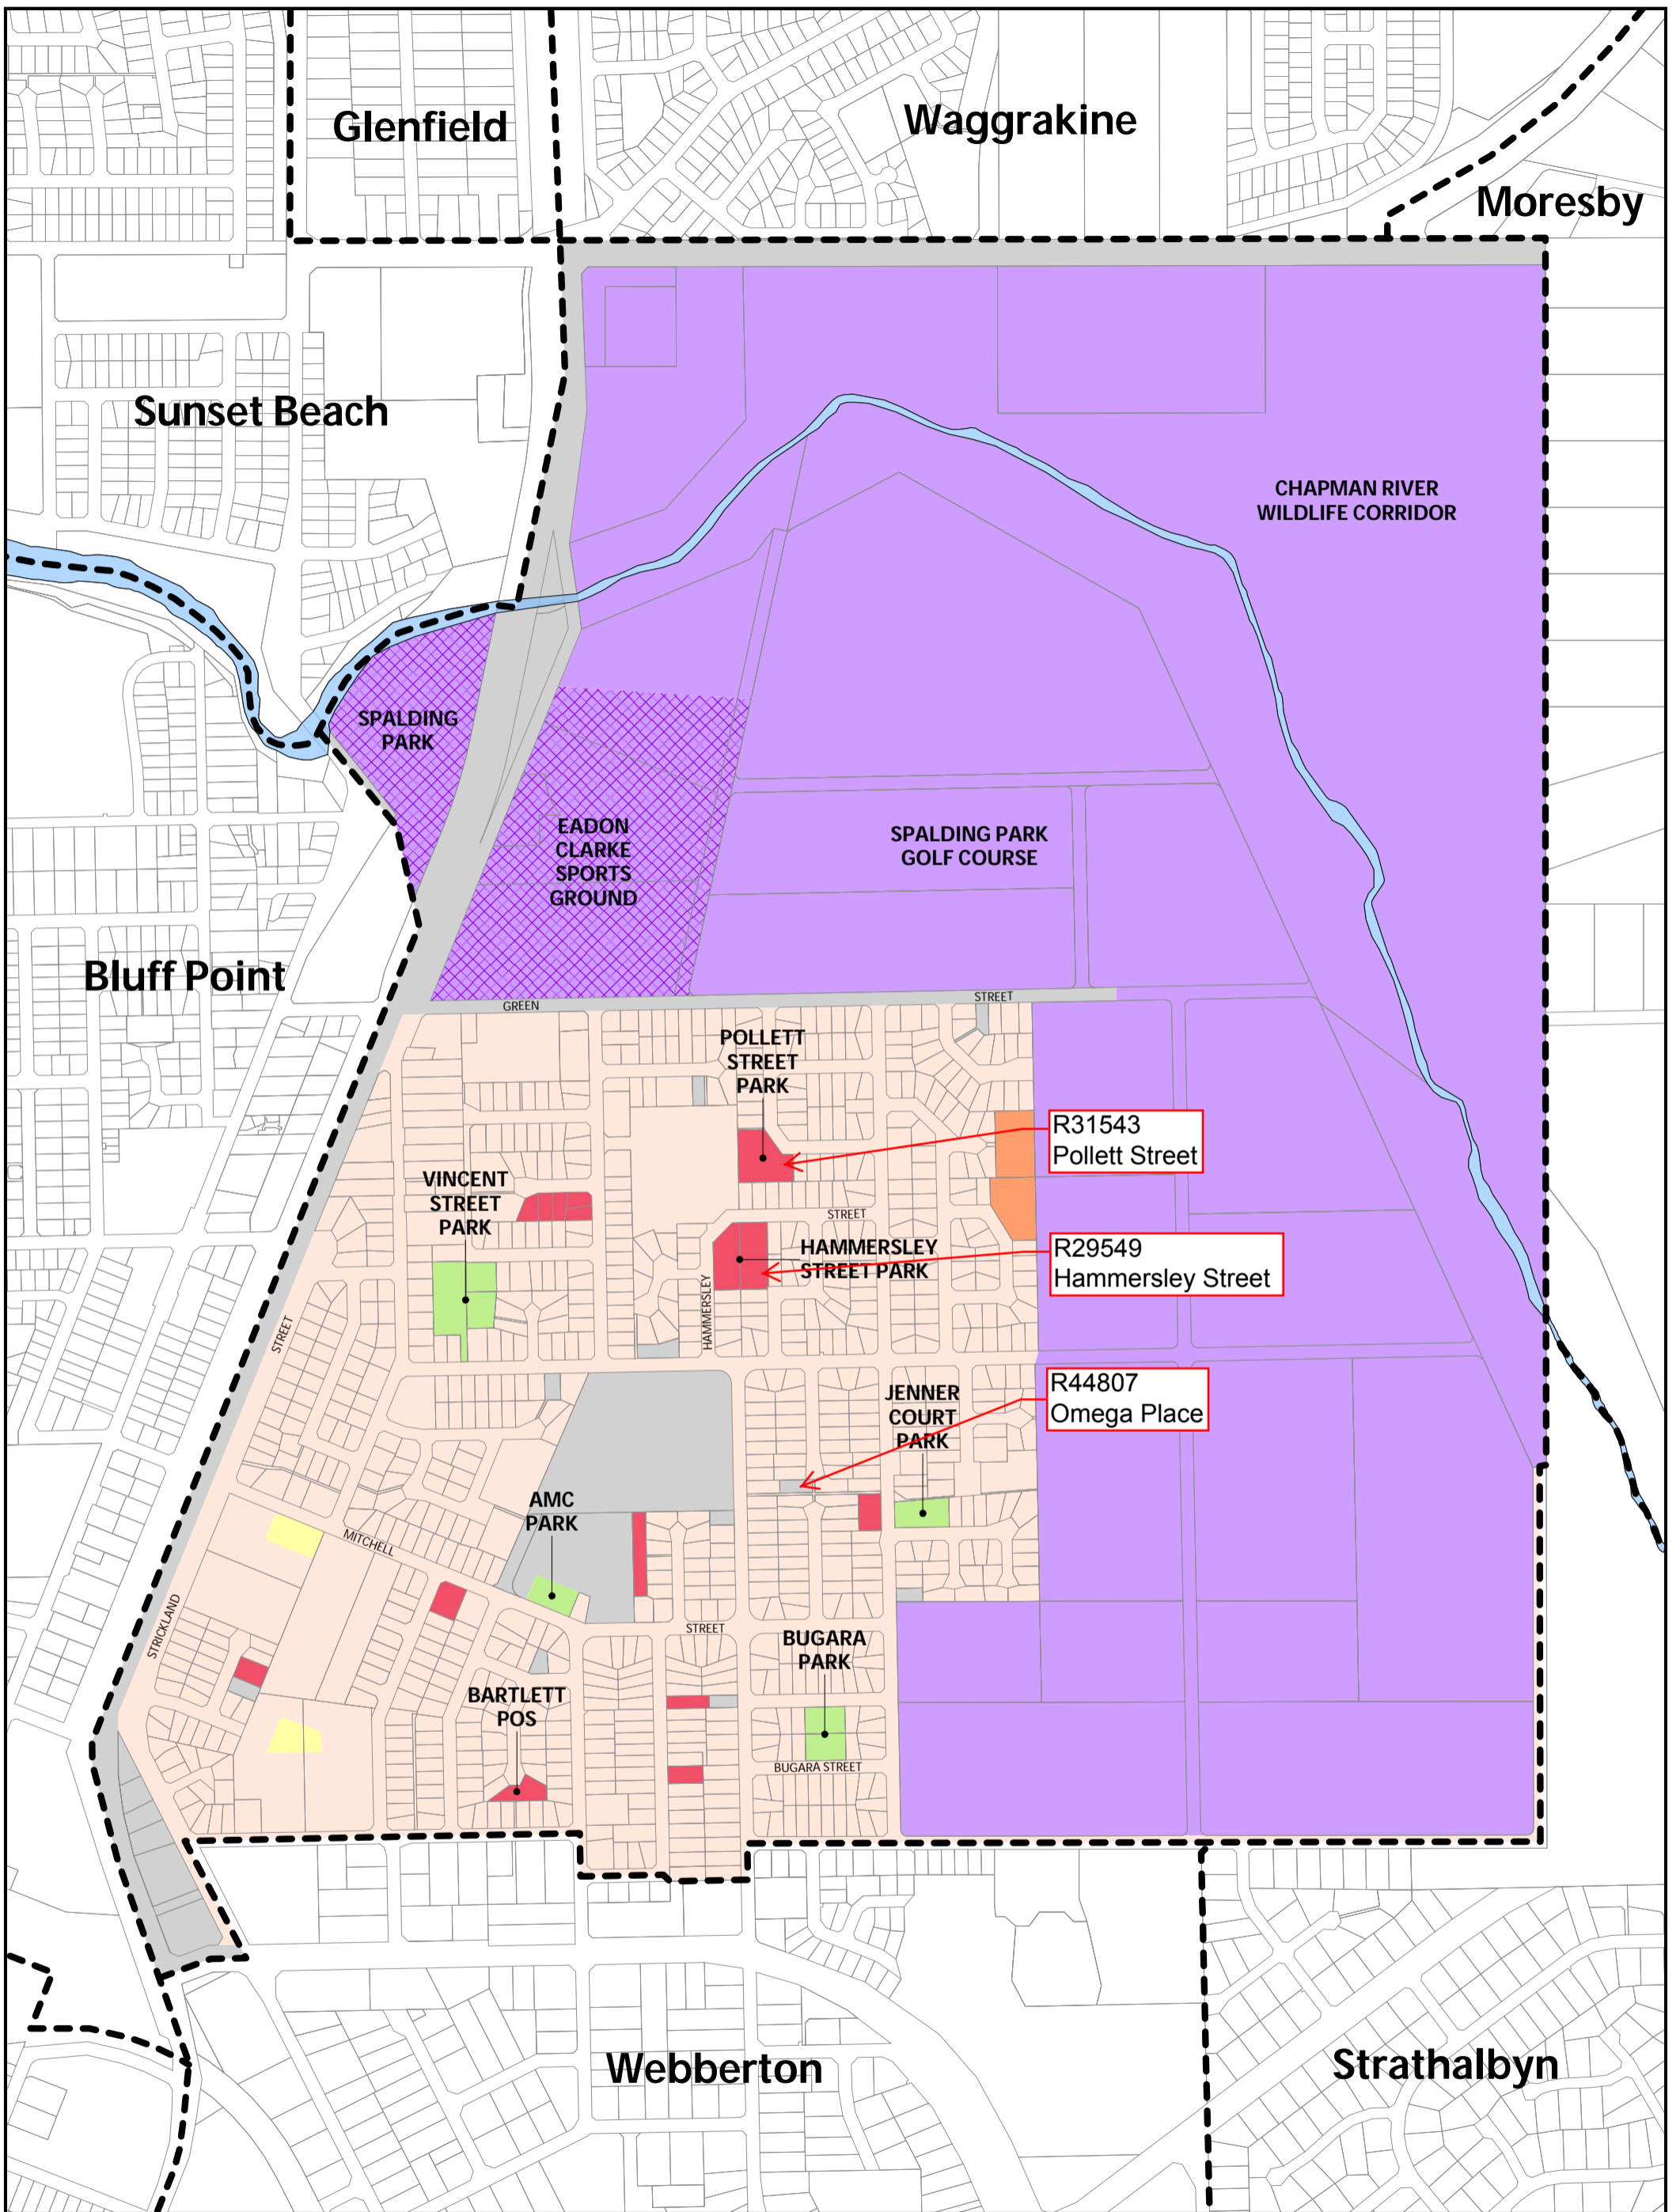

LEGEND

- Regional Open Space
- Foreshore Reserve
- District Open Space
- Local Open Space
- Future Open Space
- Deductions
- Dual Function Regional Open Space
- Activated Foreshore Reserve
- Neighbourhood Open Space
- Conservation
- Residual
- Gross Subdivisible Area

Map produced by the City of Greater Geraldton

Public Open Space Strategy
MAHOMET'S FLATS

Date: 20-Mar-14 Revision: 2

LEGEND

- Regional Open Space
- Foreshore Reserve
- District Open Space
- Local Open Space
- Future Open Space
- Deductions
- Dual Function Regional Open Space
- Activated Foreshore Reserve
- Neighbourhood Open Space
- Conservation
- Residual
- Gross Subdivisible Area

Map produced by the City of Greater Geraldton

Public Open Space Strategy

SPALDING

Date: 20-Mar-14 Revision: 2

LEGEND

- Regional Open Space
- Foreshore Reserve
- District Open Space
- Local Open Space
- Future Open Space
- Deductions
- Dual Function Regional Open Space
- Activated Foreshore Reserve
- Neighbourhood Open Space
- Conservation
- Residual
- Gross Subdivisible Area

Map produced by the City of Greater Geraldton

Public Open Space Strategy
WAGGRAKINE

Date: 01-Apr-14 Revision: 2

LEGEND

- Regional Open Space
- Foreshore Reserve
- District Open Space
- Local Open Space
- Future Open Space
- Deductions
- Dual Function Regional Open Space
- Activated Foreshore Reserve
- Neighbourhood Open Space
- Conservation
- Residual
- Gross Subdivisible Area