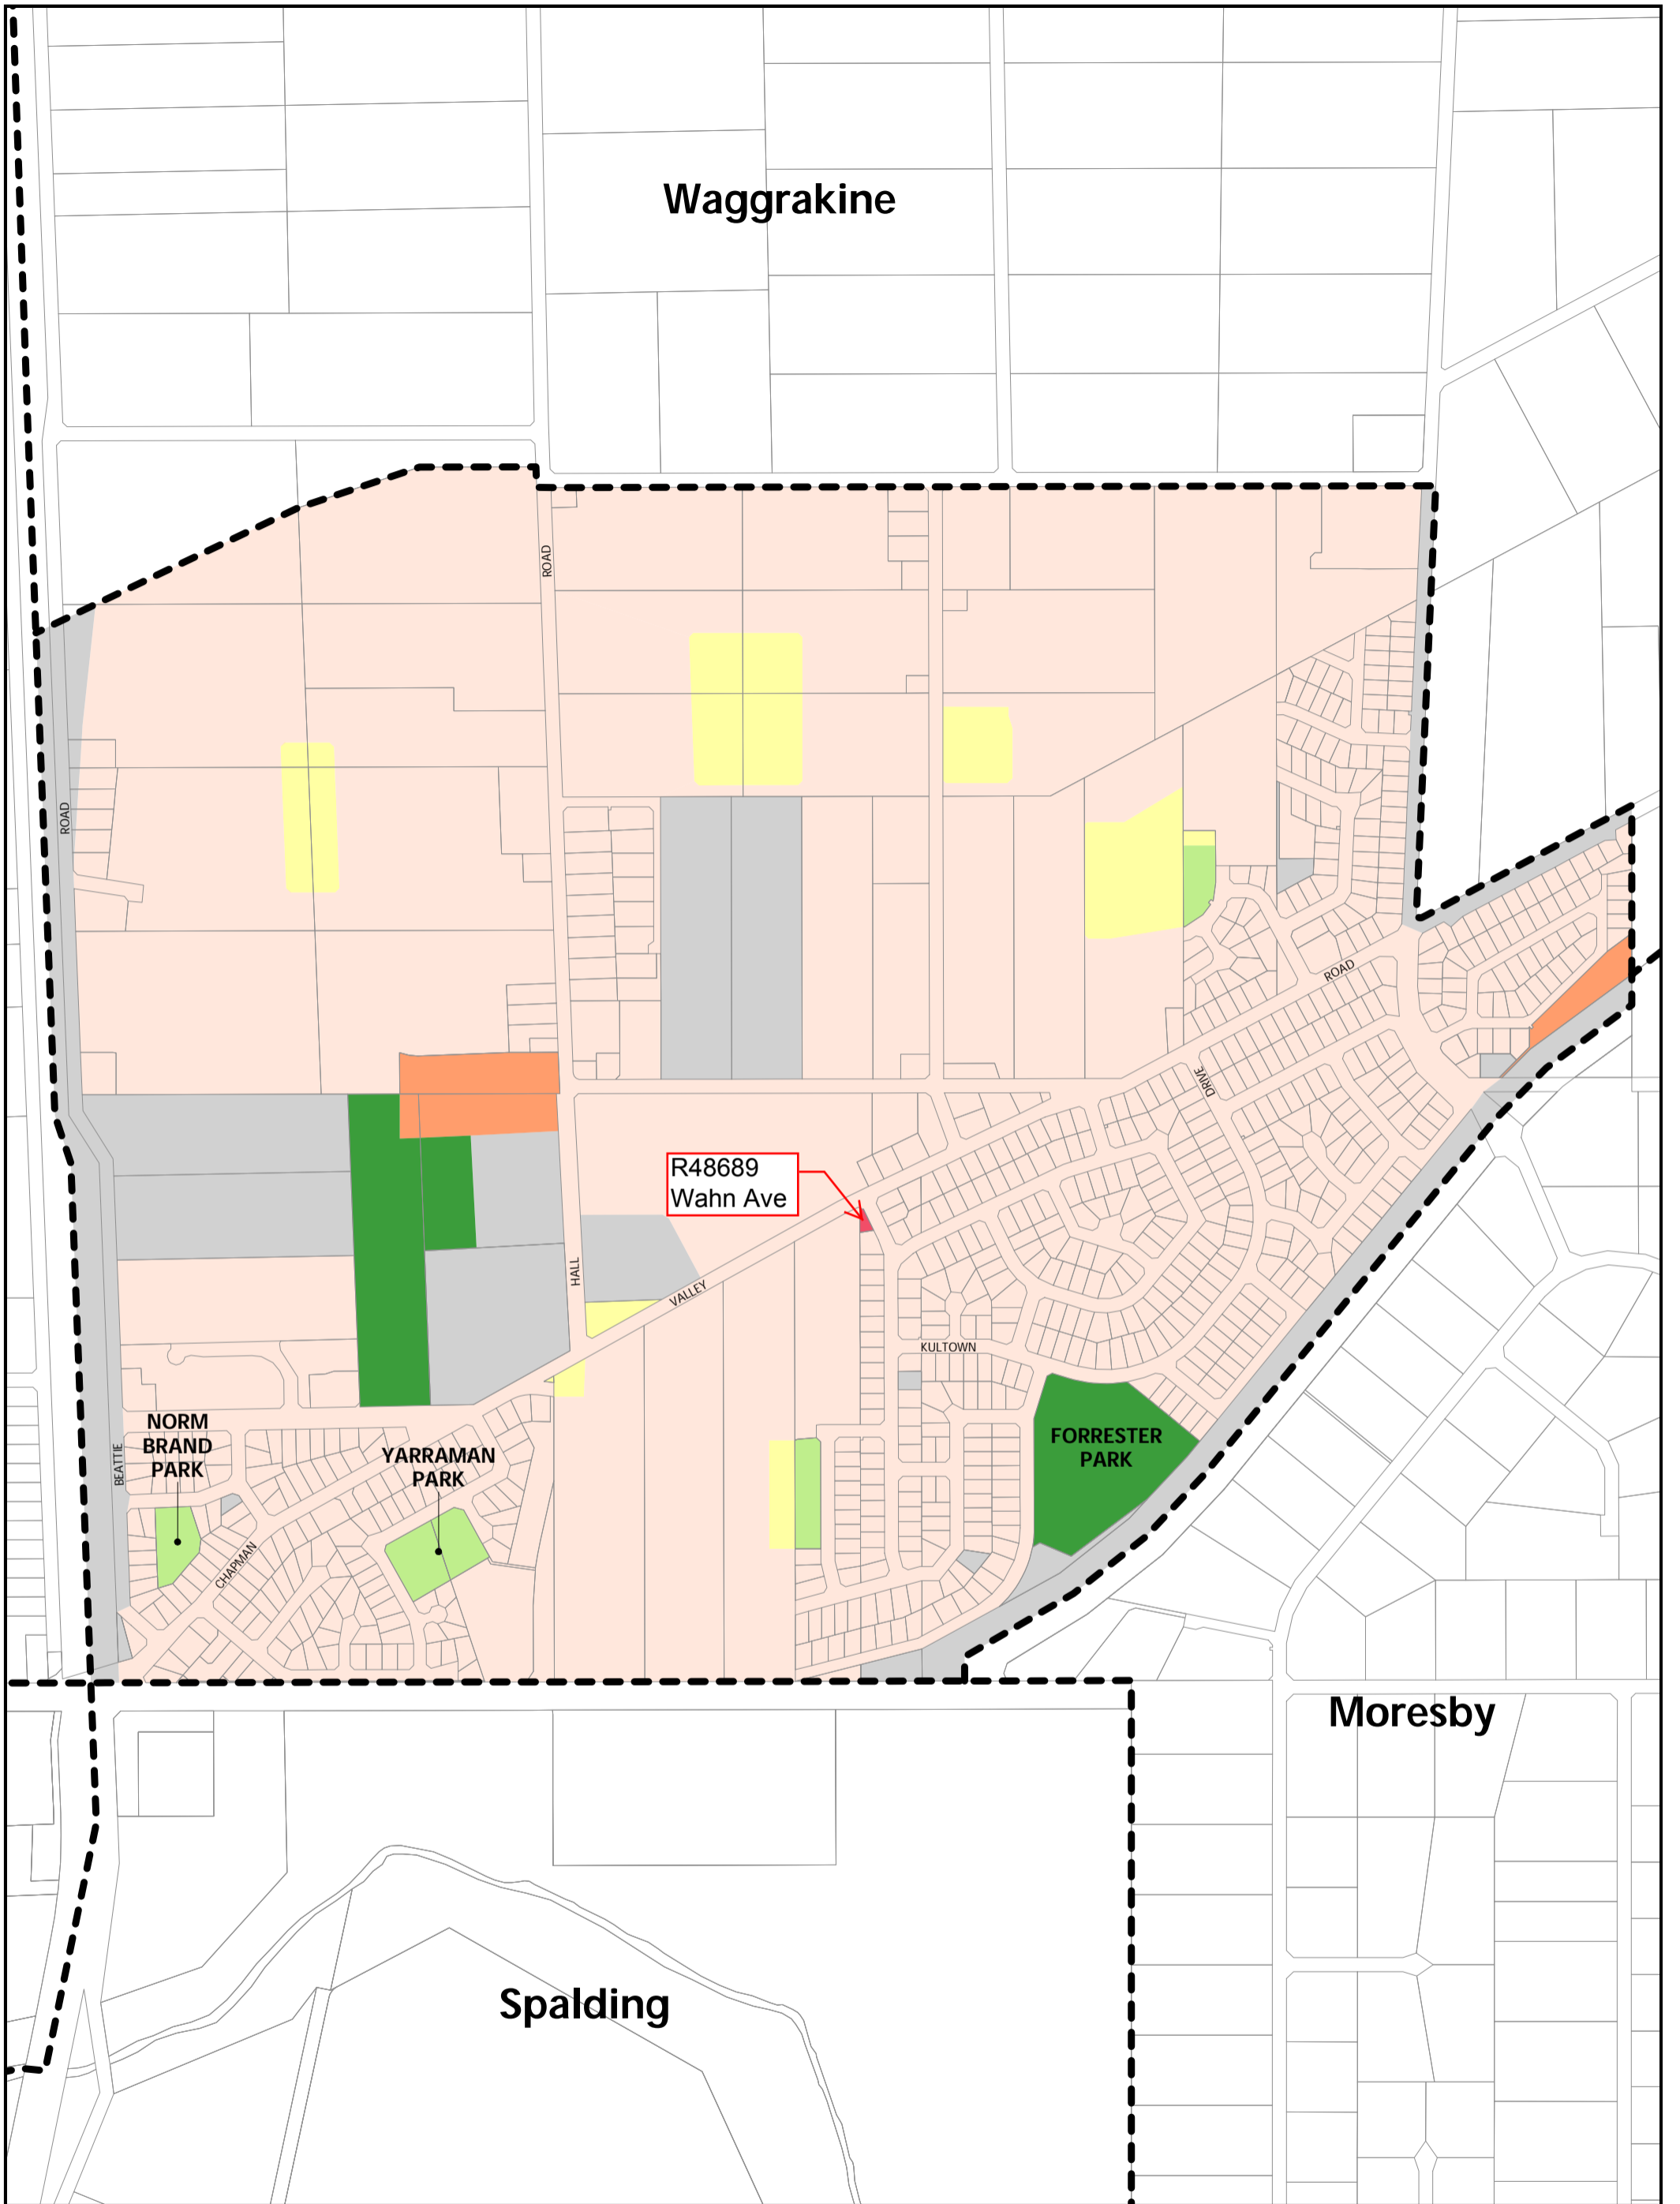

LEGEND

- Regional Open Space
- Foreshore Reserve
- District Open Space
- Local Open Space
- Future Open Space
- Deductions
- Dual Function Regional Open Space
- Activated Foreshore Reserve
- Neighbourhood Open Space
- Conservation
- Residual
- Gross Subdivisible Area

Map produced by the City of Greater Geraldton

Public Open Space Strategy
MAHOMET'S FLATS

Date: 20-Mar-14 Revision: 2

LEGEND

- Regional Open Space
- Foreshore Reserve
- District Open Space
- Local Open Space
- Future Open Space
- Deductions
- Dual Function Regional Open Space
- Activated Foreshore Reserve
- Neighbourhood Open Space
- Conservation
- Residual
- Gross Subdivisible Area

Map produced by the City of Greater Geraldton

Public Open Space Strategy

SPALDING

Date: 20-Mar-14 Revision: 2

LEGEND

- Regional Open Space
- Foreshore Reserve
- District Open Space
- Local Open Space
- Future Open Space
- Deductions
- Dual Function Regional Open Space
- Activated Foreshore Reserve
- Neighbourhood Open Space
- Conservation
- Residual
- Gross Subdivisible Area

Map produced by the City of Greater Geraldton

Public Open Space Strategy
WAGGRAKINE

Date: 01-Apr-14 Revision: 2

LEGEND

- Regional Open Space
- Foreshore Reserve
- District Open Space
- Local Open Space
- Future Open Space
- Deductions
- Dual Function Regional Open Space
- Activated Foreshore Reserve
- Neighbourhood Open Space
- Conservation
- Residual
- Gross Subdivisible Area