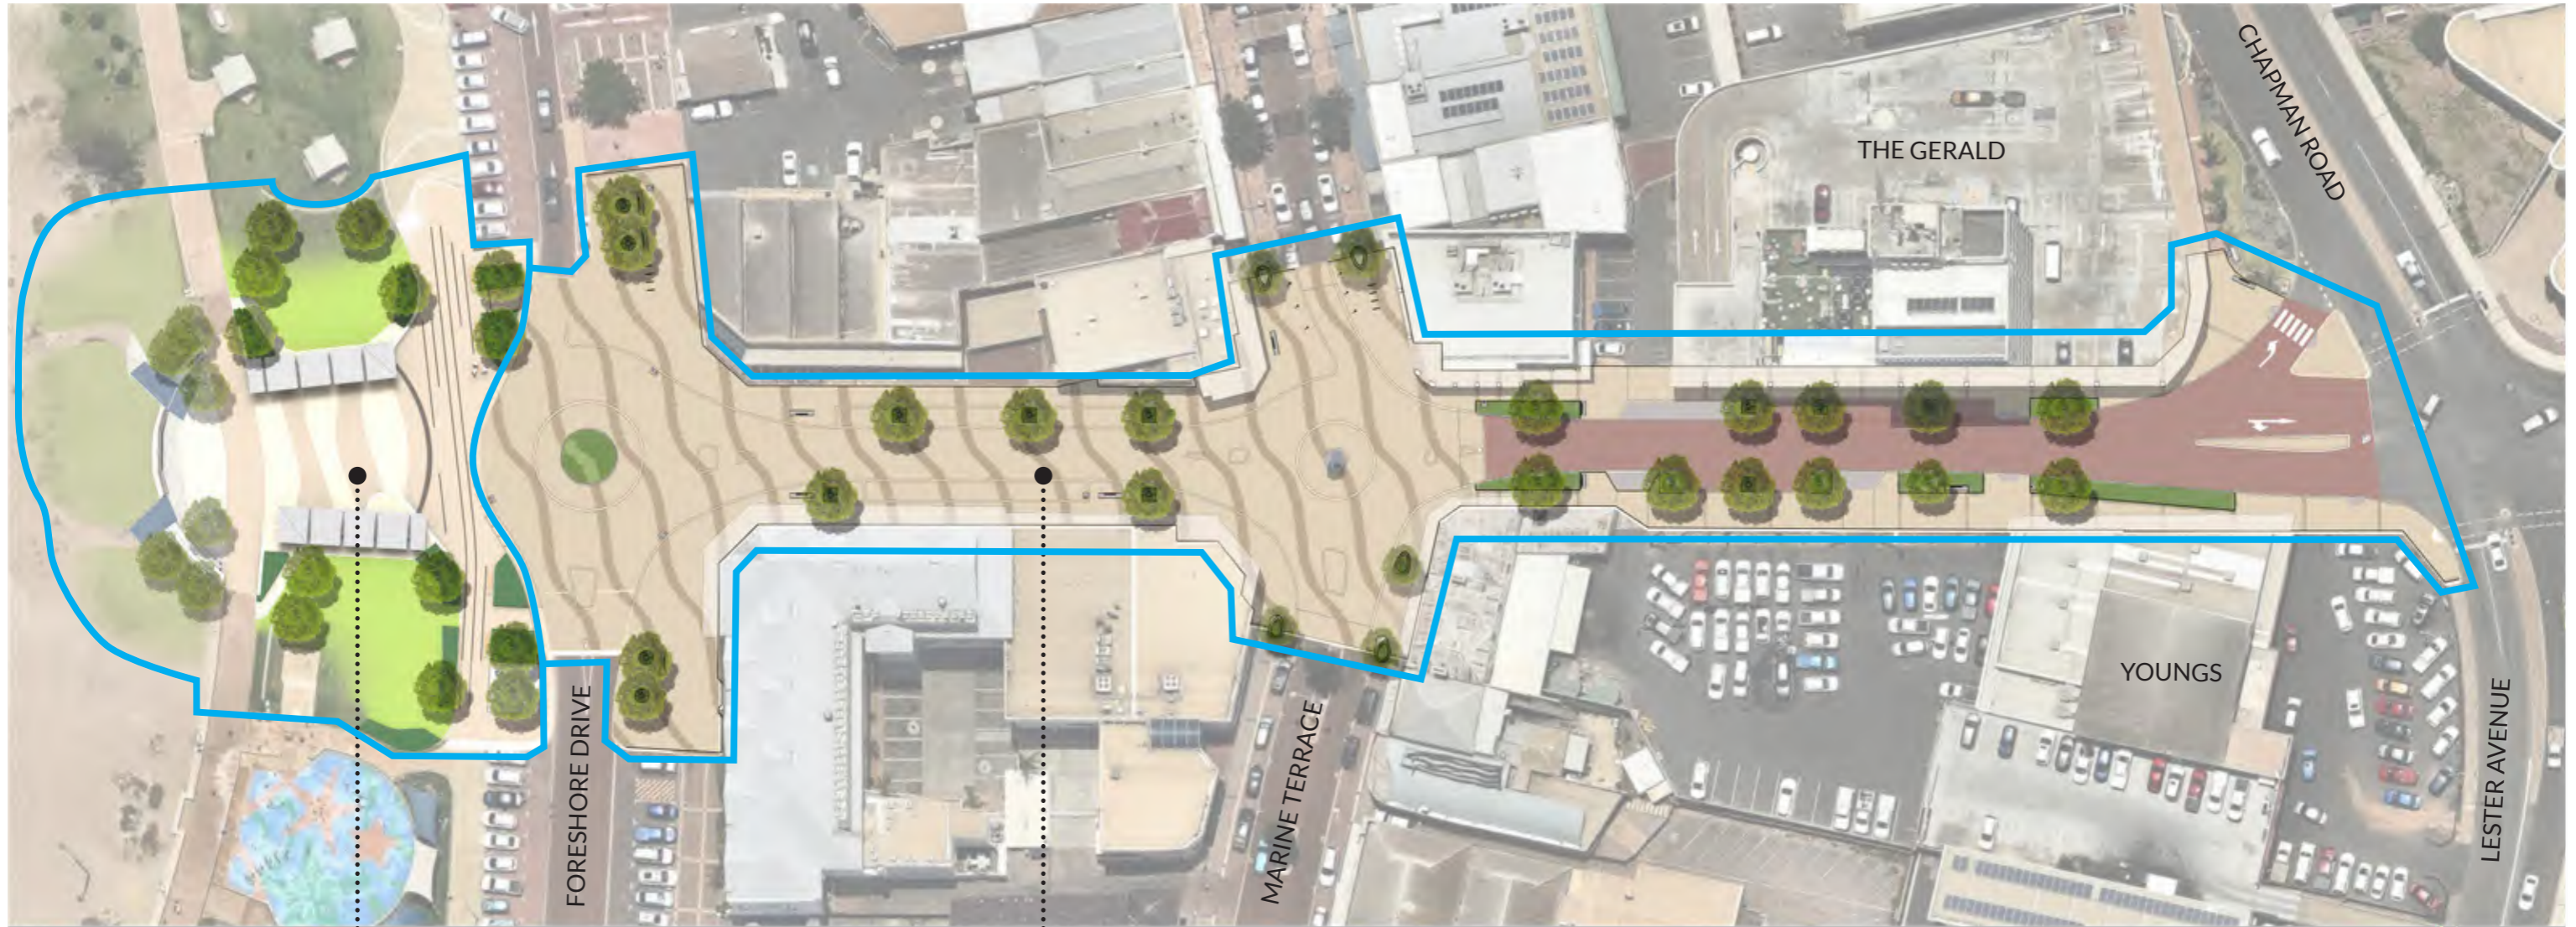

GERALDTON CBD REVITALISATION

CATHEDRAL AVENUE UPGRADES

DECEMBER 2020

FORESHORE PLAZA .....

..... CATHEDRAL AVENUE STREETScape

VIEW 2 TIMBER DECK SEATING

VIEW 1 PLAZA ENTRY

..... *Cupaneopsis anacardioides*  
Tuckeroo

..... *Arucaria columnaris*  
Cook's Pine

..... *Melaleuca quinquinerva*  
Broad Leafed Paper

PROPOSED STREET TREES

ROAD WAY PAVING  
SHOT BLAST FINISH  
(ROUGHER)

KERB AND CROSSOVERS

FOOTPATH PAVING  
MILLED FINISH  
(MORE REFINED)

MIX TYPE A  
CREME COLOUR  
LESS CONTRAST

MIX TYPE B  
WARM COLOUR  
MORE CONTRAST

MIX TYPE C  
GUNMETAL

ROAD  
WAY

PARKING  
BAYS

FOOT  
PATH

FORESHORE .....  
PLAZA

..... CATHEDRAL  
AVENUE STREETScape