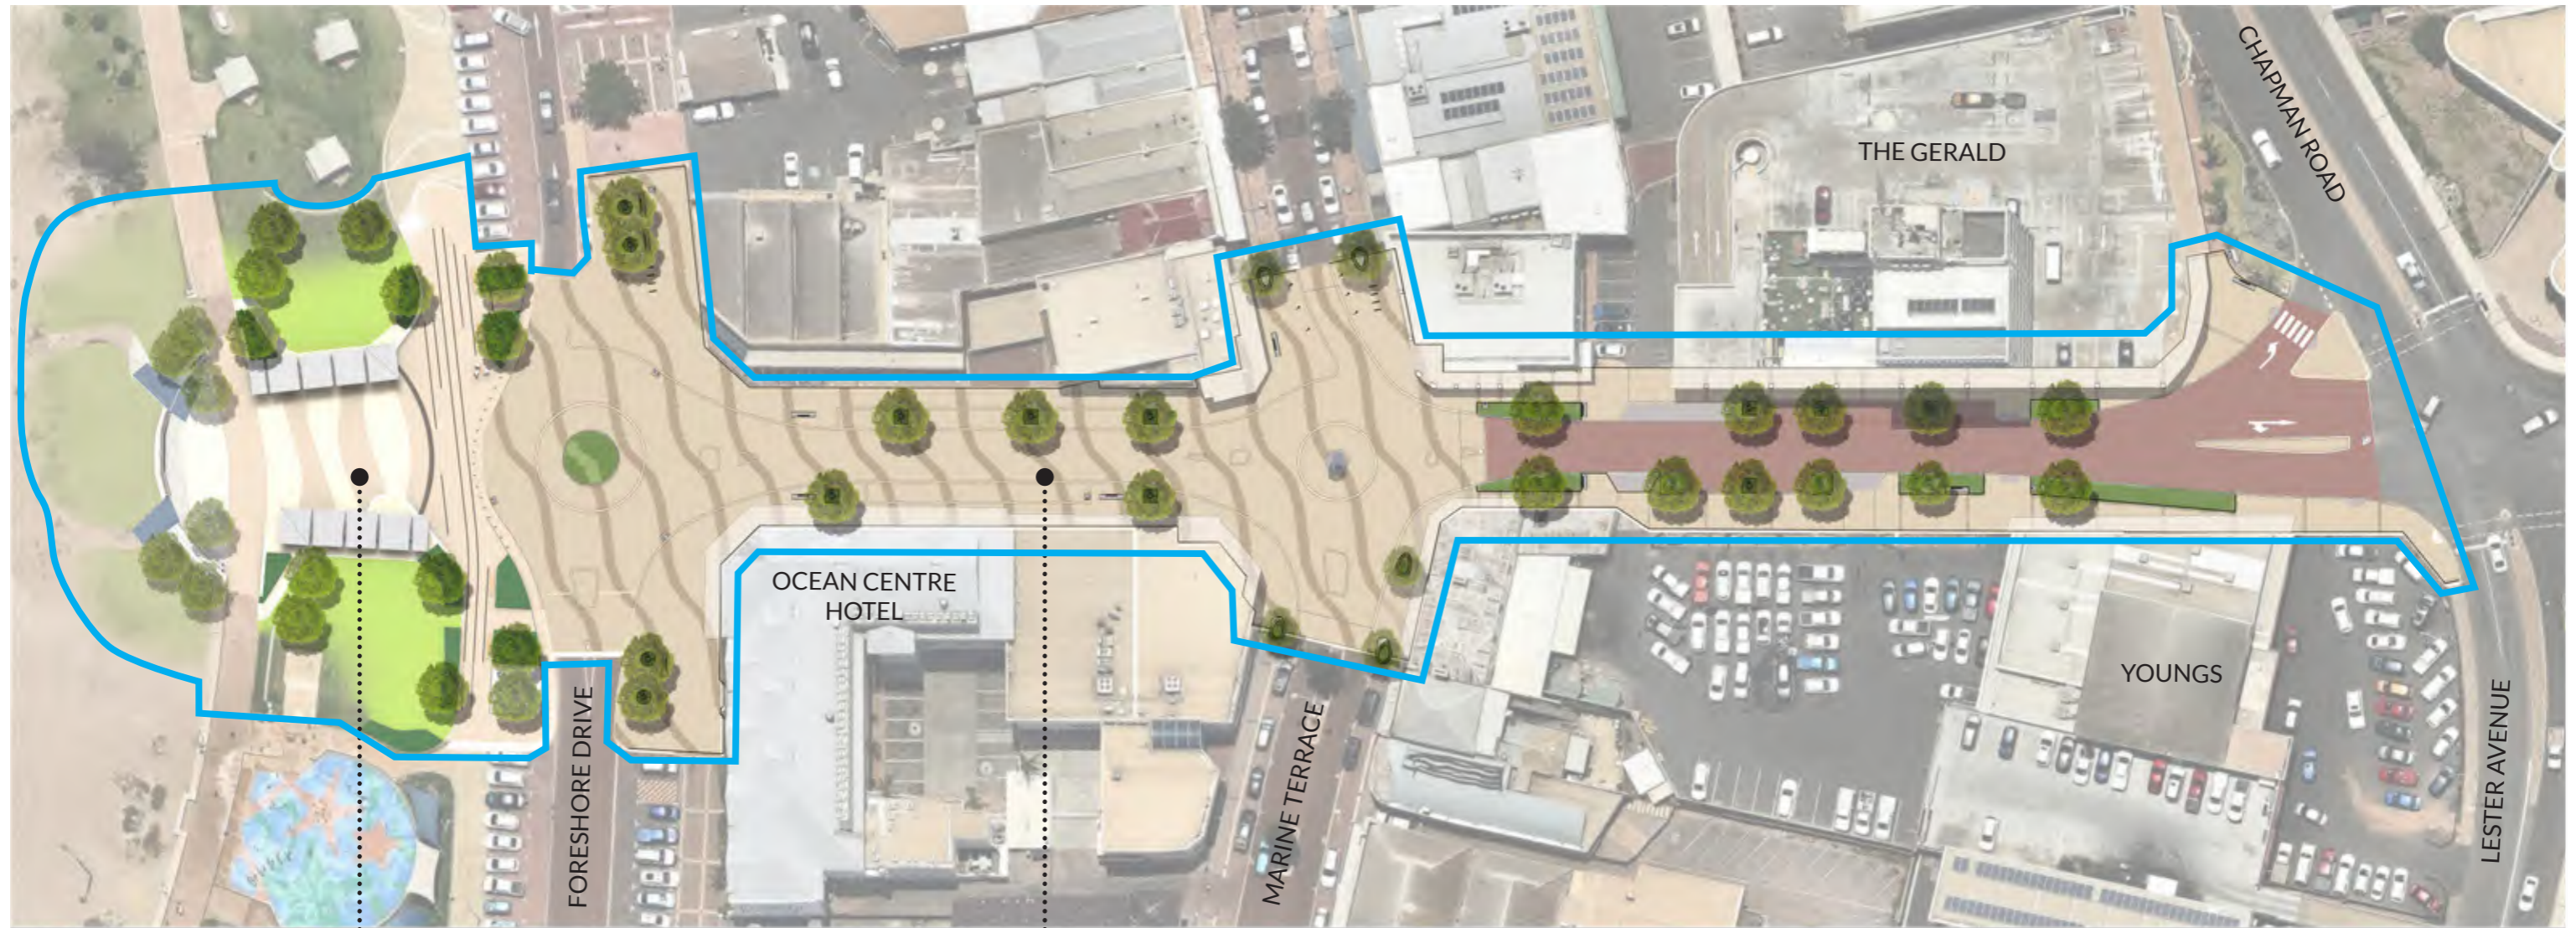

GERALDTON CBD REVITALISATION

CATHEDRAL AVENUE UPGRADES

DECEMBER 2020

FORESHORE PLAZA .....

..... CATHEDRAL AVENUE STREETScape

VIEW 2 TIMBER DECK SEATING

VIEW 1 PLAZA ENTRY

..... *Cupaneopsis anacardioides*  
Tuckeroo

..... *Arucaria columnaris*  
Cook's Pine

..... *Melaleuca quinquinerva*  
Broad Leafed Paper

PROPOSED STREET TREES

ROAD WAY PAVING  
SHOT BLAST FINISH  
(ROUGHER)

KERB AND CROSSOVERS

FOOTPATH PAVING  
MILLED FINISH  
(MORE REFINED)

MIX TYPE A  
CREME COLOUR  
LESS CONTRAST

MIX TYPE B  
WARM COLOUR  
MORE CONTRAST

MIX TYPE C  
GUNMETAL

ROAD  
WAY

PARKING  
BAYS

FOOT  
PATH

FORESHORE .....  
PLAZA

..... CATHEDRAL  
AVENUE STREETScape