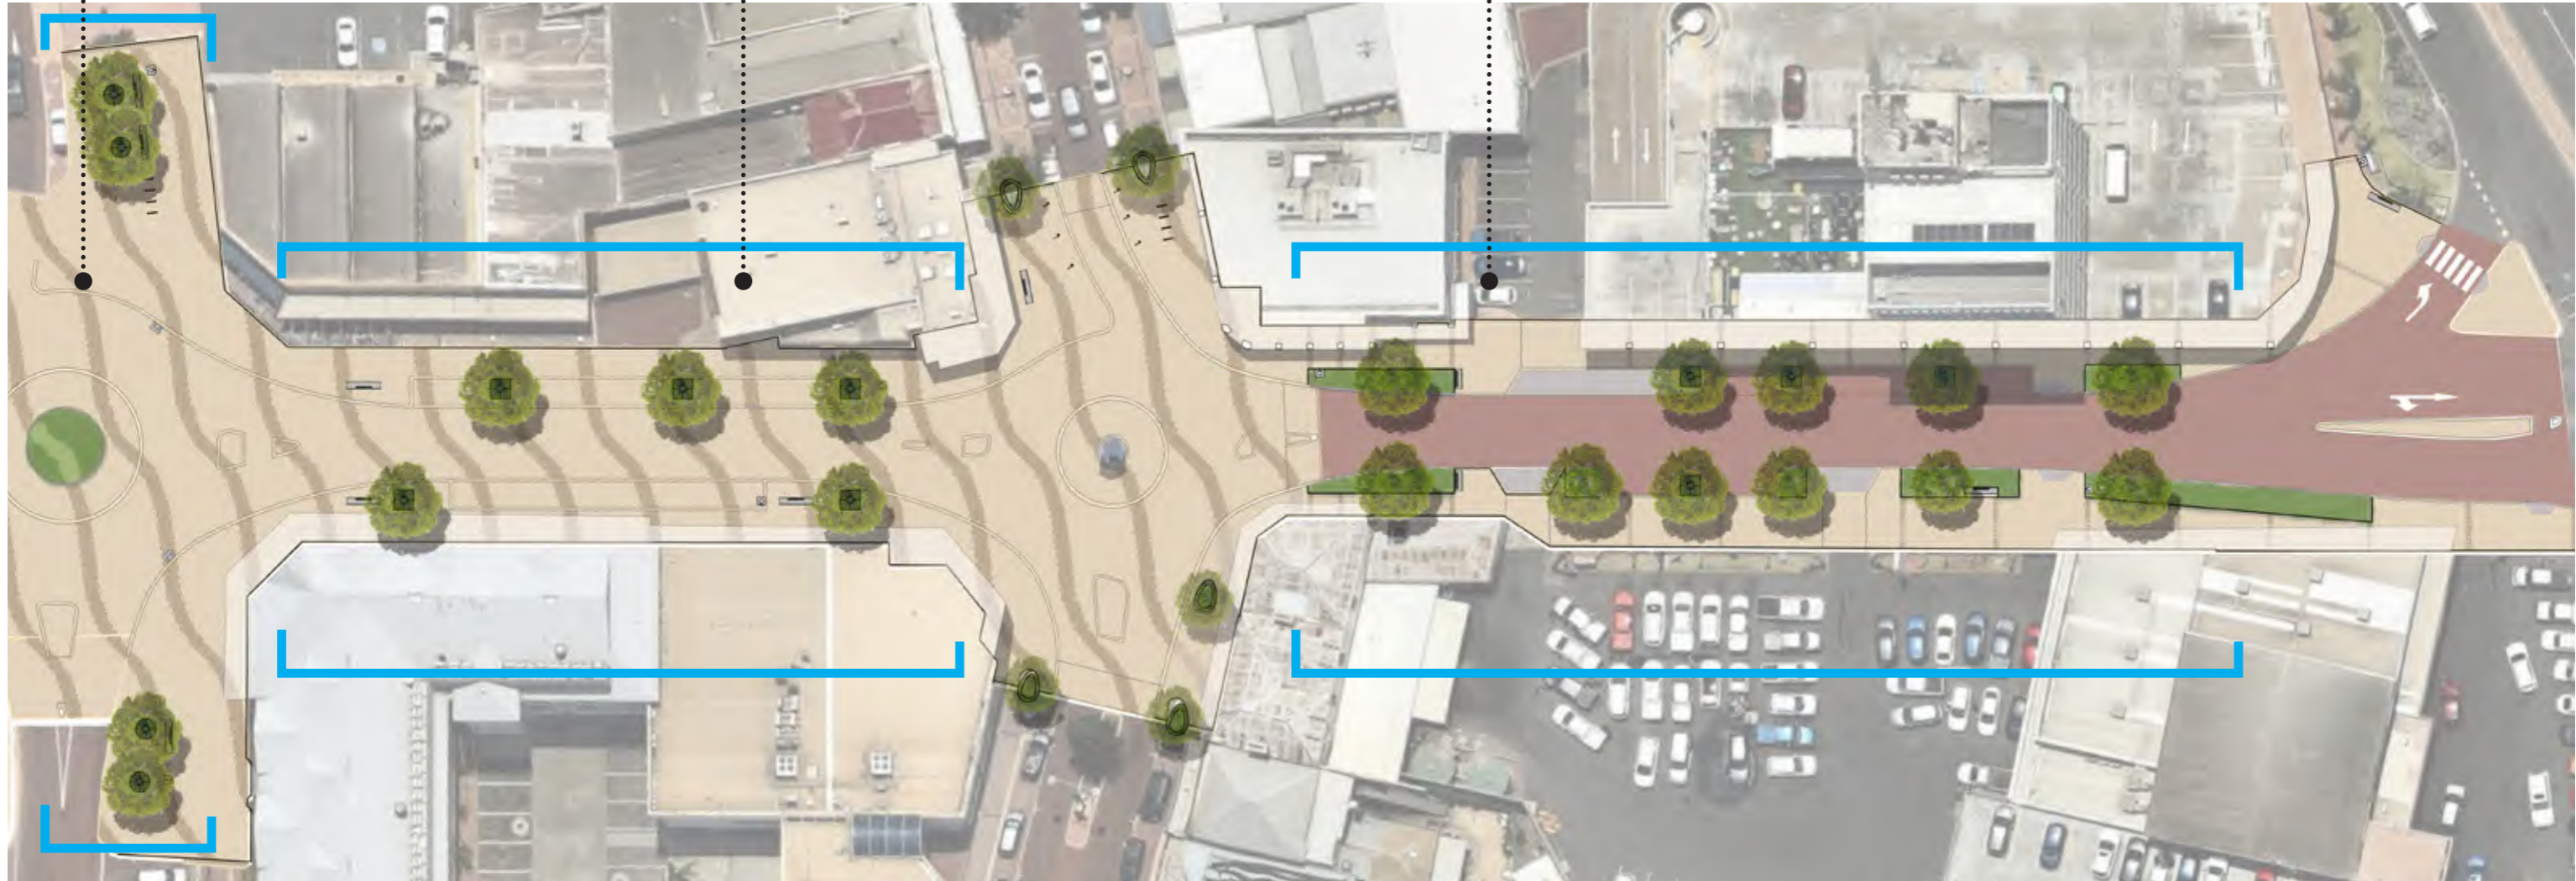

GERALDTON CBD REVITALISATION

CATHEDRAL AVENUE UPGRADES

DECEMBER 2020

FORESHORE PLAZA .....

..... CATHEDRAL AVENUE STREETScape

VIEW 2 TIMBER DECK SEATING

VIEW 1 PLAZA ENTRY

..... *Cupaneopsis anacardioides*  
Tuckeroo

..... *Arucaria columnaris*  
Cook's Pine

..... *Melaleuca quinquinerva*  
Broad Leafed Paper

PROPOSED STREET TREES

ROAD WAY PAVING  
SHOT BLAST FINISH  
(ROUGHER)

KERB AND CROSSOVERS

FOOTPATH PAVING  
MILLED FINISH  
(MORE REFINED)

MIX TYPE A  
CREME COLOUR  
LESS CONTRAST

MIX TYPE B  
WARM COLOUR  
MORE CONTRAST

MIX TYPE C  
GUNMETAL

ROAD  
WAY

PARKING  
BAYS

FOOT  
PATH

FORESHORE .....  
PLAZA

..... CATHEDRAL  
AVENUE STREETScape