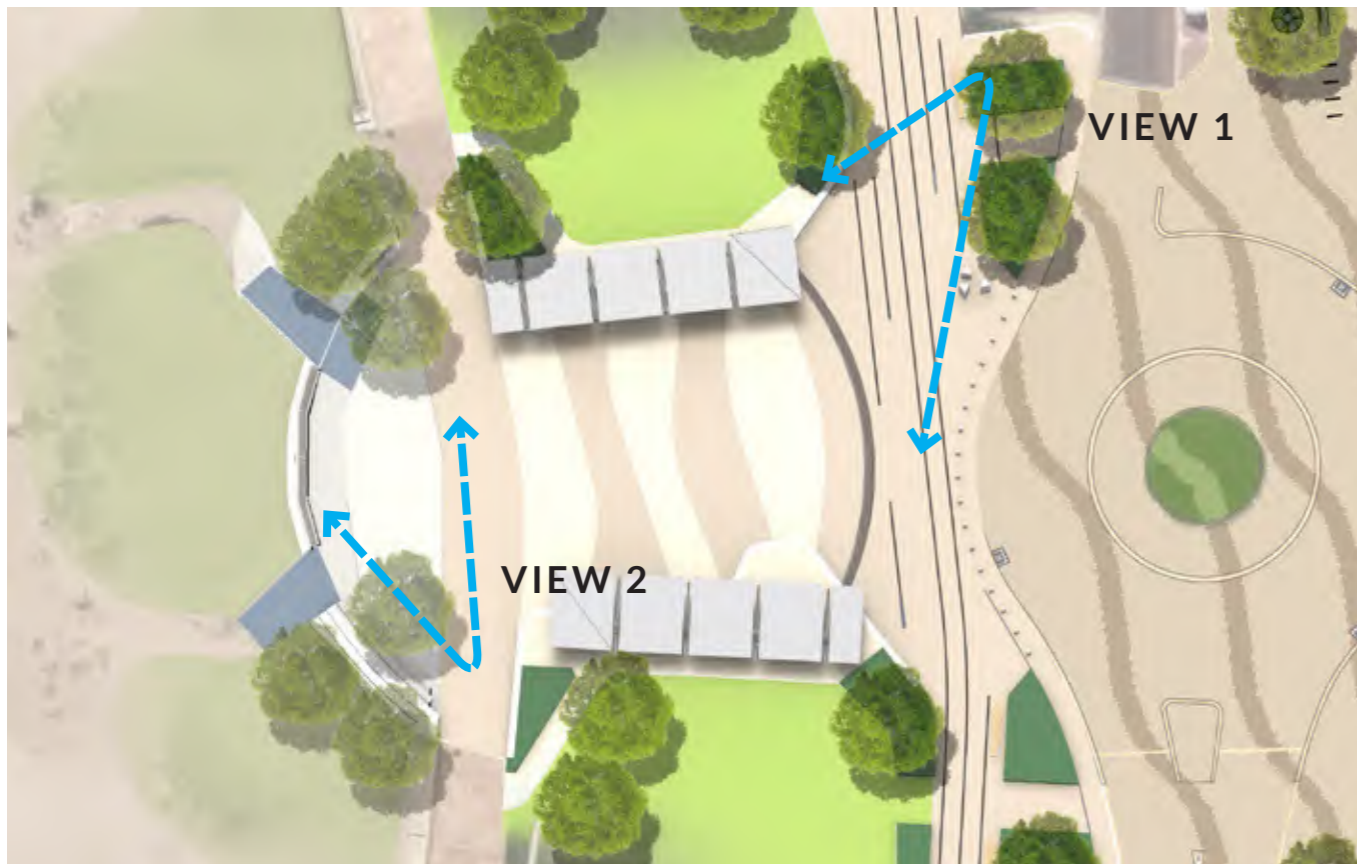

GERALDTON CBD REVITALISATION

CATHEDRAL AVENUE UPGRADES

DECEMBER 2020

FORESHORE PLAZA .....

..... CATHEDRAL AVENUE STREETScape

VIEW 2 TIMBER DECK SEATING

VIEW 1 PLAZA ENTRY

..... *Cupaneopsis anacardioides*  
Tuckeroo

..... *Arucaria columnaris*  
Cook's Pine

..... *Melaleuca quinquinerva*  
Broad Leafed Paper

PROPOSED STREET TREES

ROAD WAY PAVING  
SHOT BLAST FINISH  
(ROUGHER)

KERB AND CROSSOVERS

FOOTPATH PAVING  
MILLED FINISH  
(MORE REFINED)

MIX TYPE A  
CREME COLOUR  
LESS CONTRAST

MIX TYPE B  
WARM COLOUR  
MORE CONTRAST

MIX TYPE C  
GUNMETAL

ROAD  
WAY

PARKING  
BAYS

FOOT  
PATH

FORESHORE .....  
PLAZA

..... CATHEDRAL  
AVENUE STREETScape