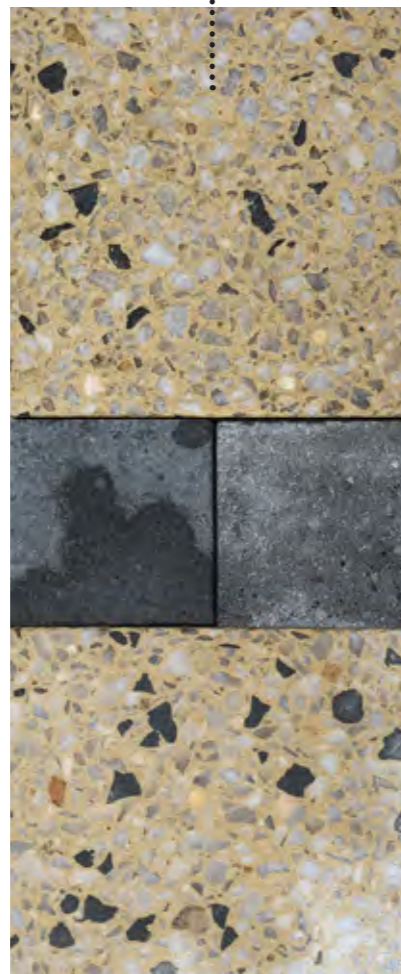

..... *Arucaria columnaris*  
Cook's Pine

..... *Melaleuca quinquinerva*  
Broad Leafed Paper

PROPOSED STREET TREES

ROAD WAY PAVING  
SHOT BLAST FINISH  
(ROUGHER)

KERB AND CROSSOVERS

FOOTPATH PAVING  
MILLED FINISH  
(MORE REFINED)

MIX TYPE A  
CREME COLOUR  
LESS CONTRAST

MIX TYPE B  
WARM COLOUR  
MORE CONTRAST

MIX TYPE C  
GUNMETAL

ROAD  
WAY

PARKING  
BAYS

FOOT  
PATH

FORESHORE .....  
PLAZA

..... CATHEDRAL  
AVENUE STREETScape