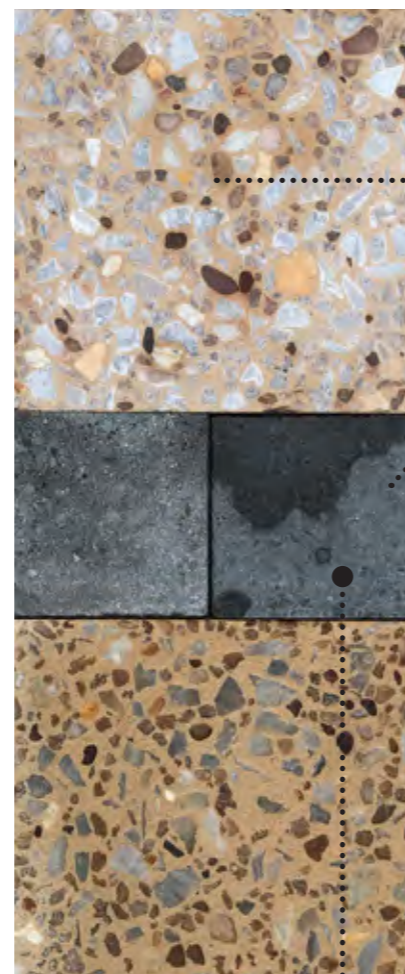

..... *Arucaria columnaris*  
Cook's Pine

..... *Melaleuca quinquinerva*  
Broad Leafed Paper

PROPOSED STREET TREES

ROAD WAY PAVING  
SHOT BLAST FINISH  
(ROUGHER)

KERB AND CROSSOVERS

FOOTPATH PAVING  
MILLED FINISH  
(MORE REFINED)

MIX TYPE A  
CREME COLOUR  
LESS CONTRAST

MIX TYPE B  
WARM COLOUR  
MORE CONTRAST

MIX TYPE C  
GUNMETAL

ROAD  
WAY

PARKING  
BAYS

FOOT  
PATH

FORESHORE .....  
PLAZA

..... CATHEDRAL  
AVENUE STREETScape