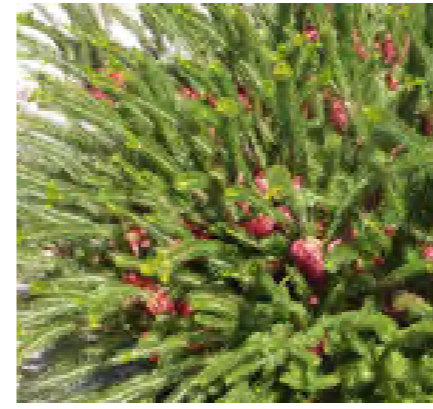

GERALDTON CBD REVITALISATION

CATHEDRAL AVENUE UPGRADES

DECEMBER 2020

FORESHORE PLAZA .....

..... CATHEDRAL AVENUE STREETScape

VIEW 2 TIMBER DECK SEATING

VIEW 1 PLAZA ENTRY

..... *Cupaneopsis anacardioides*  
Tuckeroo

..... *Arucaria columnaris*  
Cook's Pine

..... *Melaleuca quinquinerva*  
Broad Leafed Paper

PROPOSED STREET TREES

ROAD WAY PAVING  
SHOT BLAST FINISH  
(ROUGHER)

KERB AND CROSSOVERS

FOOTPATH PAVING  
MILLED FINISH  
(MORE REFINED)