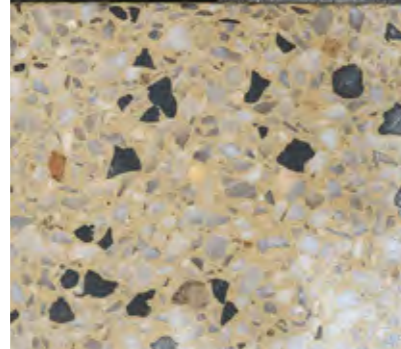

..... *Arucaria columnaris*  
Cook's Pine

..... *Melaleuca quinquinerva*  
Broad Leafed Paper

PROPOSED STREET TREES

ROAD WAY PAVING  
SHOT BLAST FINISH  
(ROUGHER)

KERB AND CROSSOVERS

FOOTPATH PAVING  
MILLED FINISH  
(MORE REFINED)

MIX TYPE A  
CREME COLOUR  
LESS CONTRAST

MIX TYPE B  
WARM COLOUR  
MORE CONTRAST

MIX TYPE C  
GUNMETAL

ROAD  
WAY

PARKING  
BAYS

FOOT  
PATH

FORESHORE .....  
PLAZA

..... CATHEDRAL  
AVENUE STREETScape