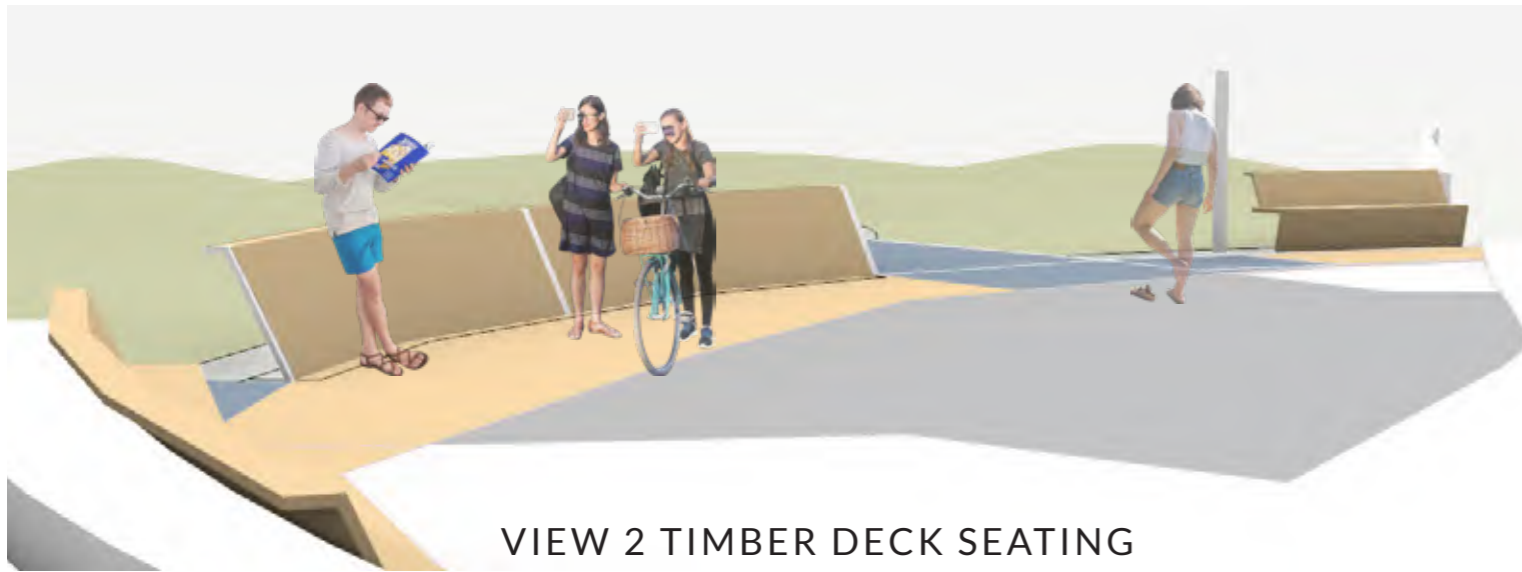

GERALDTON CBD REVITALISATION

CATHEDRAL AVENUE UPGRADES

DECEMBER 2020

FORESHORE PLAZA .....

..... CATHEDRAL AVENUE STREETScape

VIEW 2 TIMBER DECK SEATING

VIEW 1 PLAZA ENTRY

..... *Cupaneopsis anacardioides*  
Tuckeroo

..... *Arucaria columnaris*  
Cook's Pine

..... *Melaleuca quinquinerva*  
Broad Leafed Paper

PROPOSED STREET TREES

ROAD WAY PAVING  
SHOT BLAST FINISH  
(ROUGHER)

KERB AND CROSSOVERS

FOOTPATH PAVING  
MILLED FINISH  
(MORE REFINED)

MIX TYPE A  
CREME COLOUR  
LESS CONTRAST

MIX TYPE B  
WARM COLOUR  
MORE CONTRAST

MIX TYPE C  
GUNMETAL

ROAD  
WAY

PARKING  
BAYS

FOOT  
PATH

FORESHORE .....  
PLAZA

..... CATHEDRAL  
AVENUE STREETScape