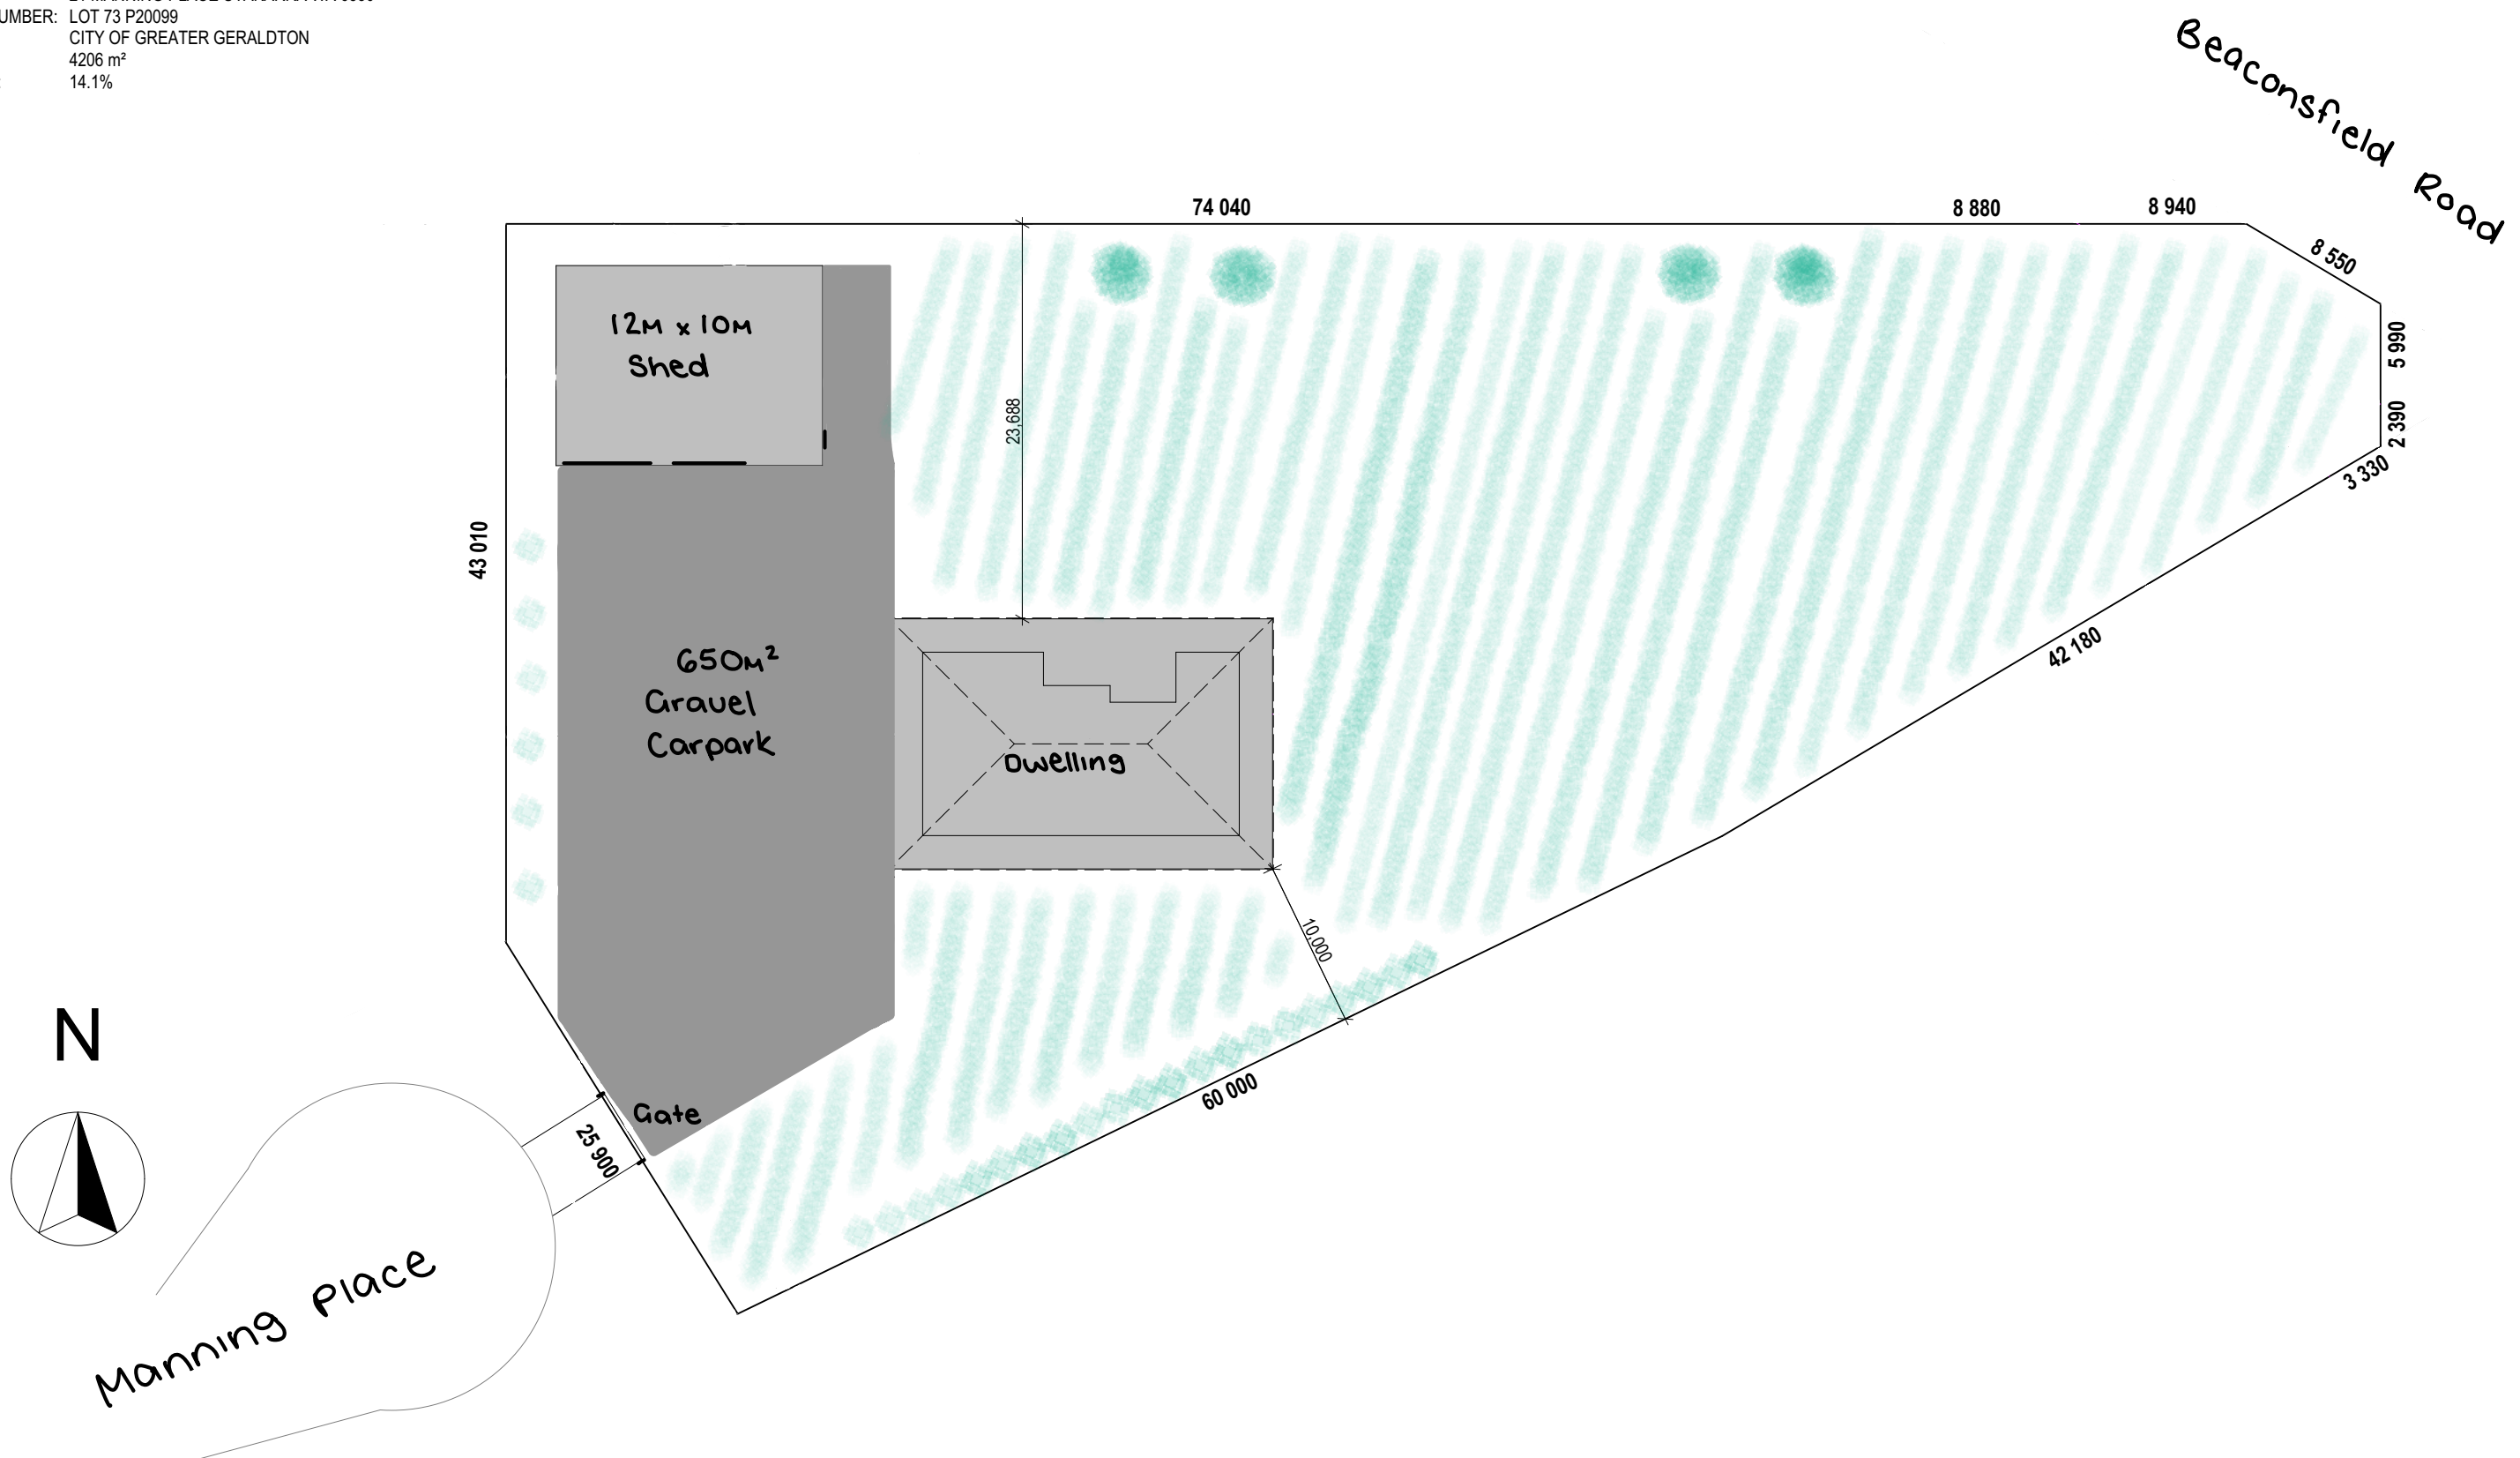

SITE DETAILS

ADDRESS: 21 MANNING PLACE UTAKARRA WA 6530
LOT AND PLAN NUMBER: LOT 73 P20099
LOCAL COUNCIL: CITY OF GREATER GERALDTON
SITE AREA: 4206 m²
SITE COVERAGE: 14.1%

SITE PLAN

Scale 1:400