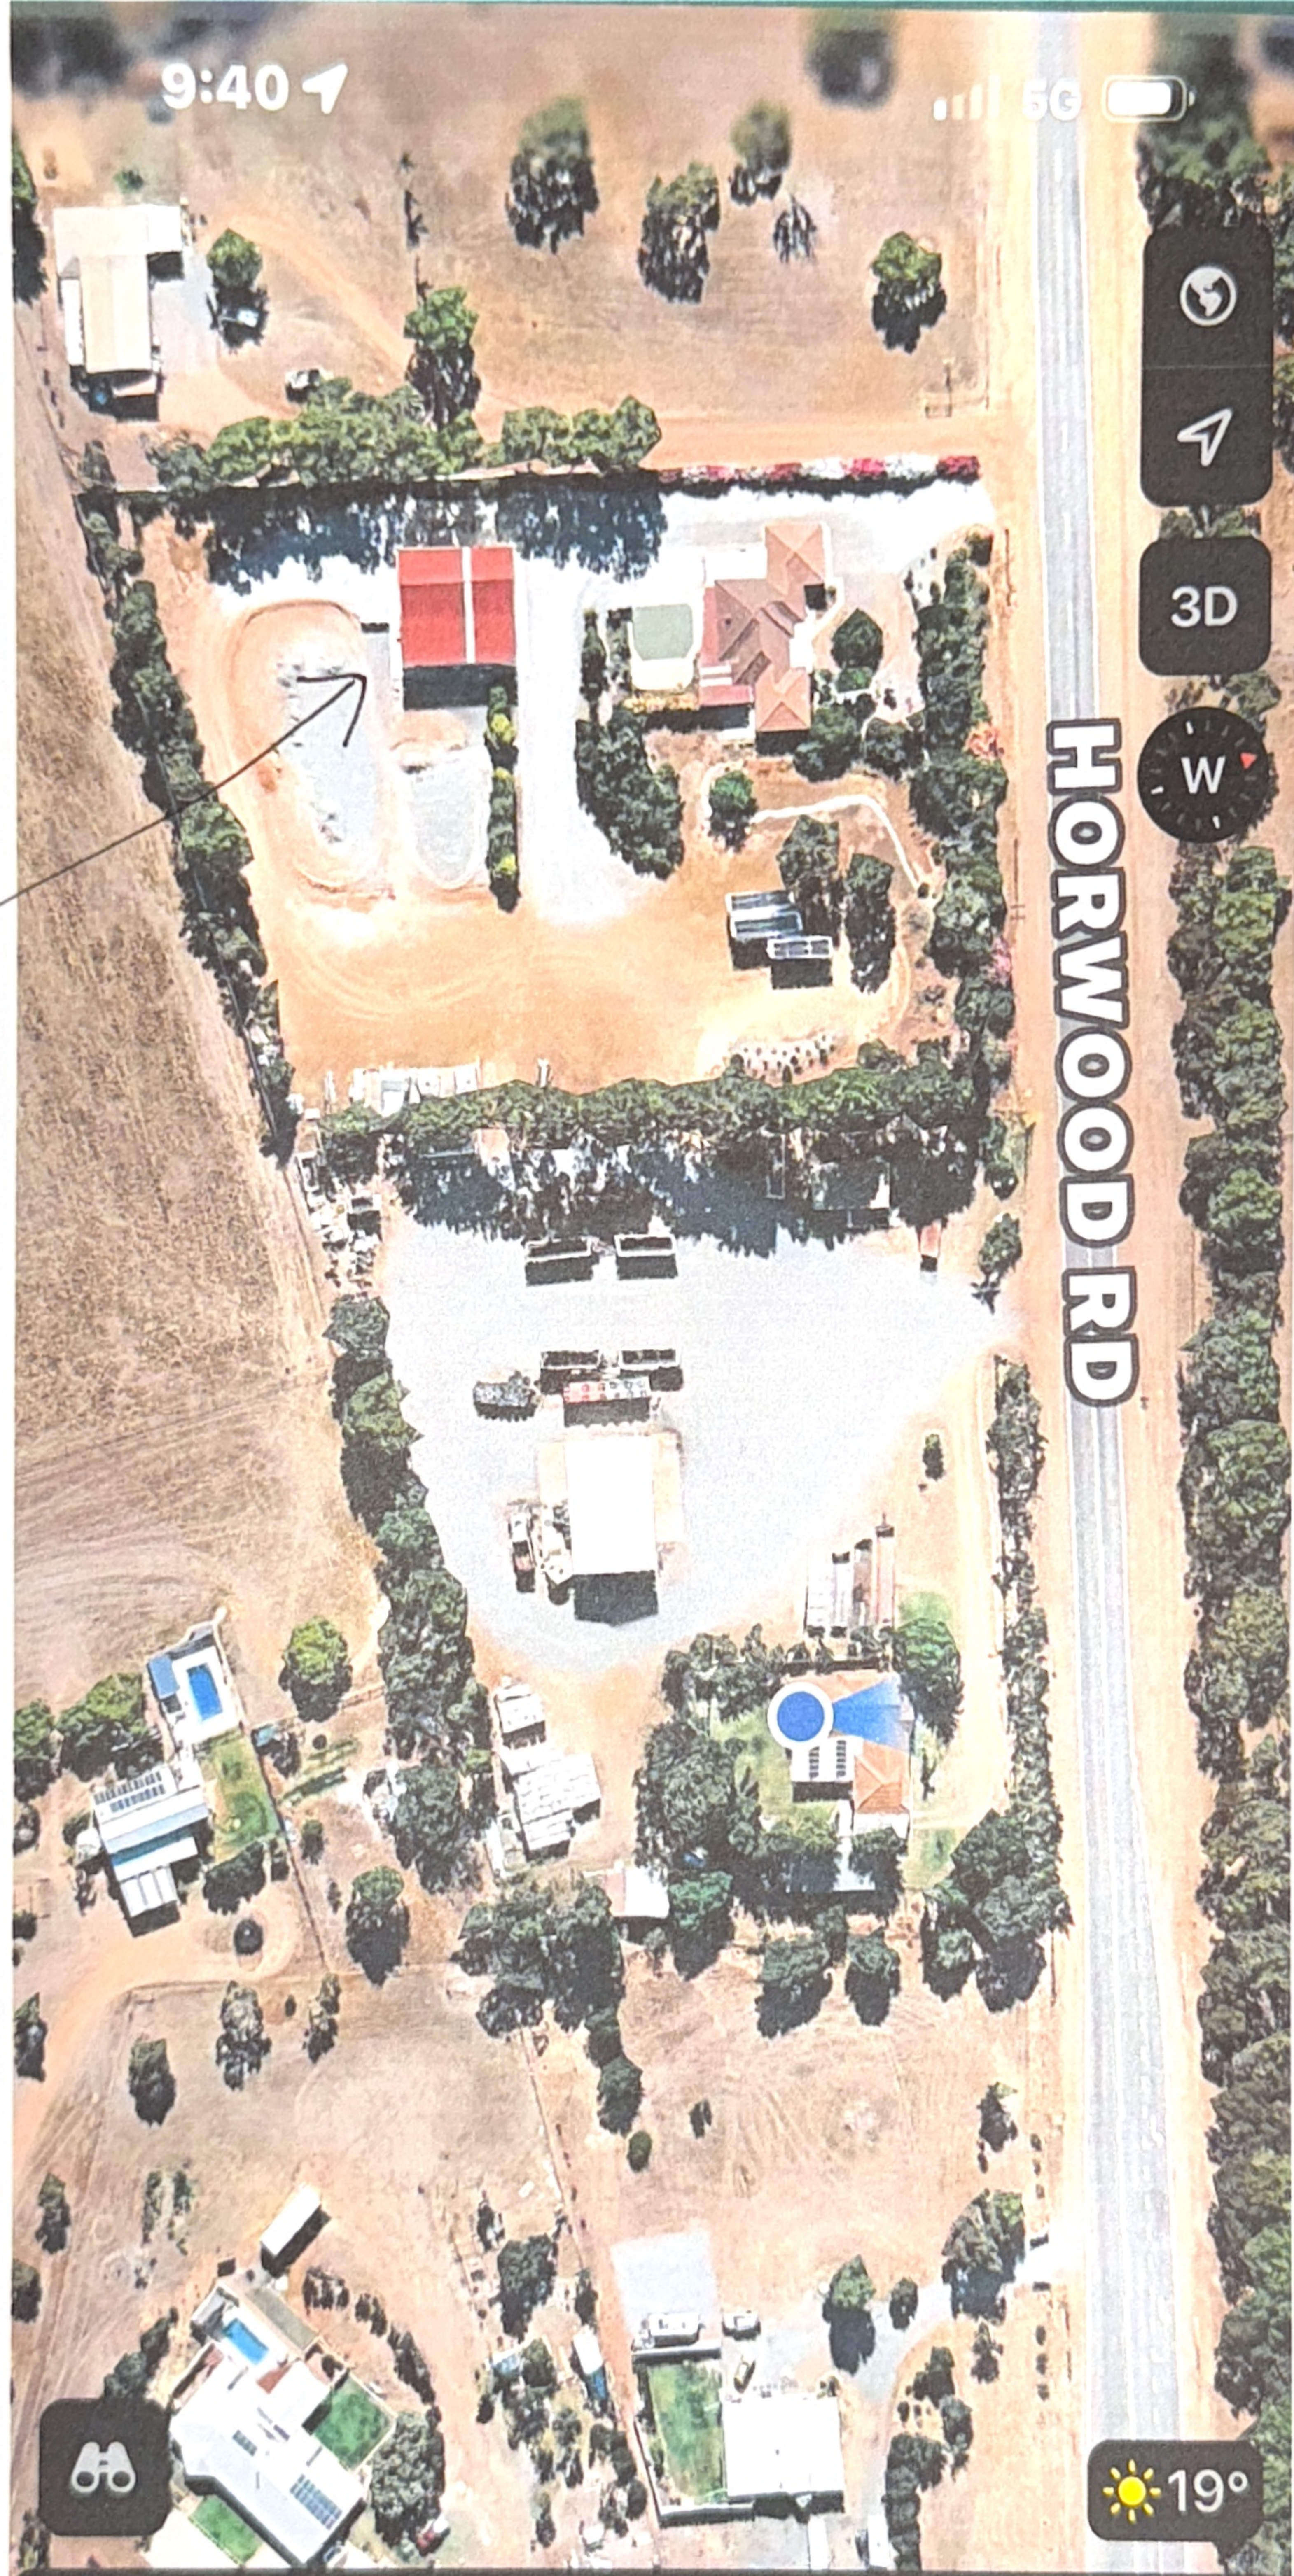

9:40

5G

**HORWOOD RD**

SITE WHERE  
TRUCK AND  
TRAILERS WILL  
BE STORED

19°

Search Maps

aldina

Roadmap

Greyscale

Hybrid

Legend

Search...

RAV 7 36.5m CTRAIL NETWORK 3X TRAILERS

andina