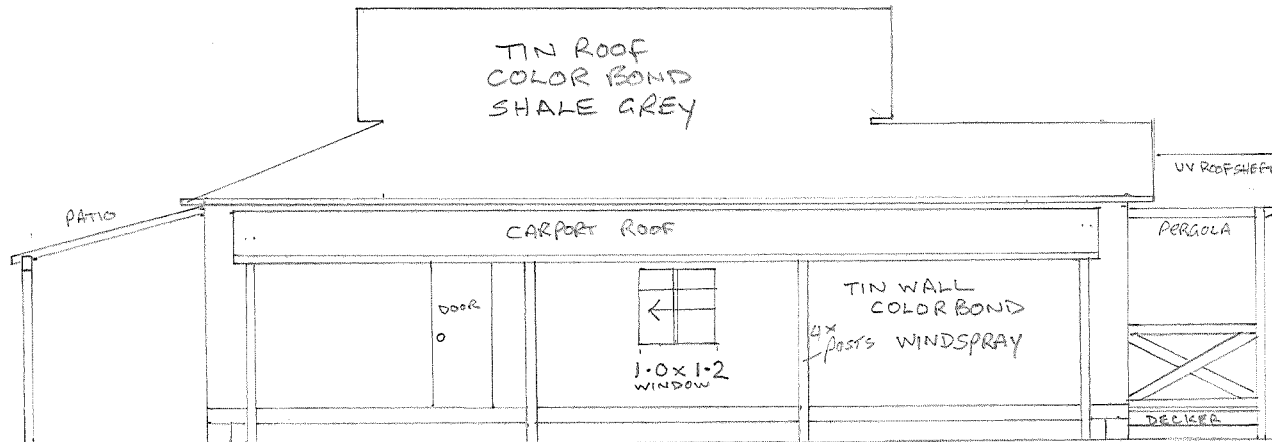

8. BROCKAGH DRIVE UTAKARRA OWNER BUILDER

ZDRAVKO PUPICH
SCALE 1:200

1.8 * 3.3 * 7.100 * 2.1 * 2.3

1.5
* .350
* .750
3.1

2.5
* .750
2.5

1.7 * 12.200 * 2.3
WEST ELEVATION

2.5
* .750
* .250
2.3

COLOR WHITE
ALUMINIUM WINDOW +
SLIDING

1.5
* .400
3.8

2.3 * 12.200 * 1.7
EAST ELEVATION

8 BROCKAGH DRIVE UTAKARRA OWNER BUILDER ZDRAVKO PUPICH SCALE 1:100

8 BROCKAGH DRIVE UTAKARRA OWNER BUILDER ZDRAVKO PUPICH SCALE 1:100

4.700 12.200

8 BROCKAGH DRIVE UTAKARRA OWNER BUILDER ZDRAVKO PUPICH SCALE 1/100