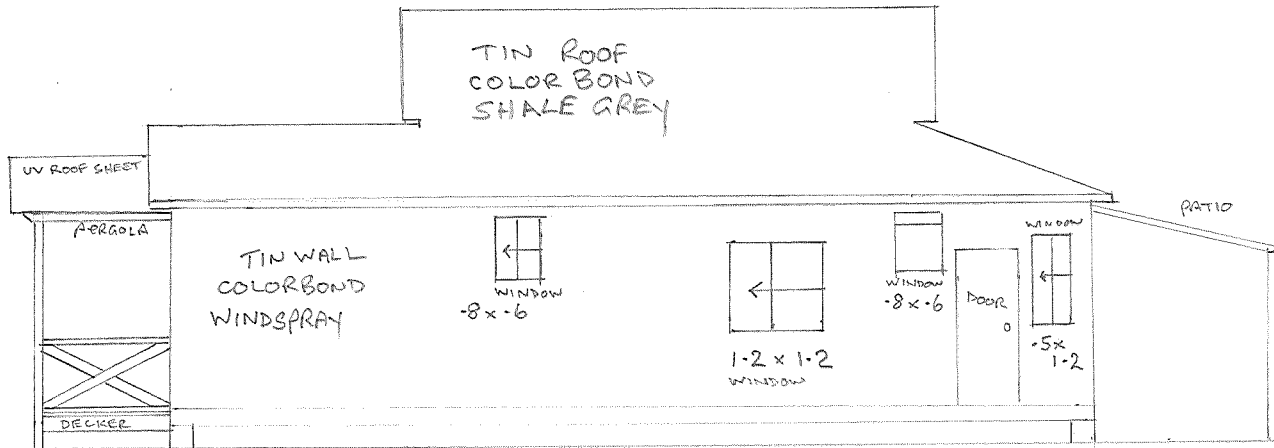

8. BROCKAGH DRIVE UTAKARRA OWNER BUILDER

ZDRAVKO PUPICH
SCALE 1:200

1.8 * 3.3 * 7.100 * 2.1 * 2.3

1.5
* .350
* .750
3.1

2.5
* .750
2.5

1.7 * 12.200 * 2.3
WEST ELEVATION

2.5
* .750
* .250
2.3

COLOR WHITE
ALUMINIUM WINDOW +
SLIDING

1.5
* .400
3.8

2.3 * 12.200 * 1.7
EAST ELEVATION

8 BROCKAGH DRIVE UTAKARRA OWNER BUILDER ZDRAVKO PUPICH SCALE 1:100

8 BROCKAGH DRIVE UTAKARRA OWNER BUILDER ZDRAVKO PUPICH SCALE 1:100

4.700 12.200

8 BROCKAGH DRIVE UTAKARRA OWNER BUILDER ZDRAVKO PUPICH SCALE 1/100