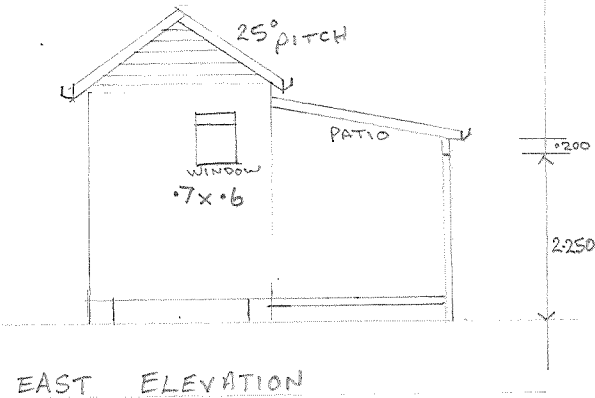

8. BROCKAGH DRIVE UTAKARRA OWNER BUILDER

ZDRAVKO PUPICH
SCALE 1:200

1.8 * 3.3 * 7.100 * 2.1 * 2.3

1.5
* .350
* .750
3.1

2.5
* .750
2.5

1.7 * 12.200 * 2.3
WEST ELEVATION

2.5
* .750
* .250
2.3

COLOR WHITE
ALUMINIUM WINDOW +
SLIDING

1.5
* .400
3.8

2.3 * 12.200 * 1.7
EAST ELEVATION

8 BROCKAGH DRIVE UTAKARRA OWNER BUILDER ZDRAVKO PUPICH SCALE 1:100

8 BROCKAGH DRIVE UTAKARRA OWNER BUILDER ZDRAVKO PUPICH SCALE 1:100

4.700 12.200

8 BROCKAGH DRIVE UTAKARRA OWNER BUILDER ZDRAVKO PUPICH SCALE 1/100