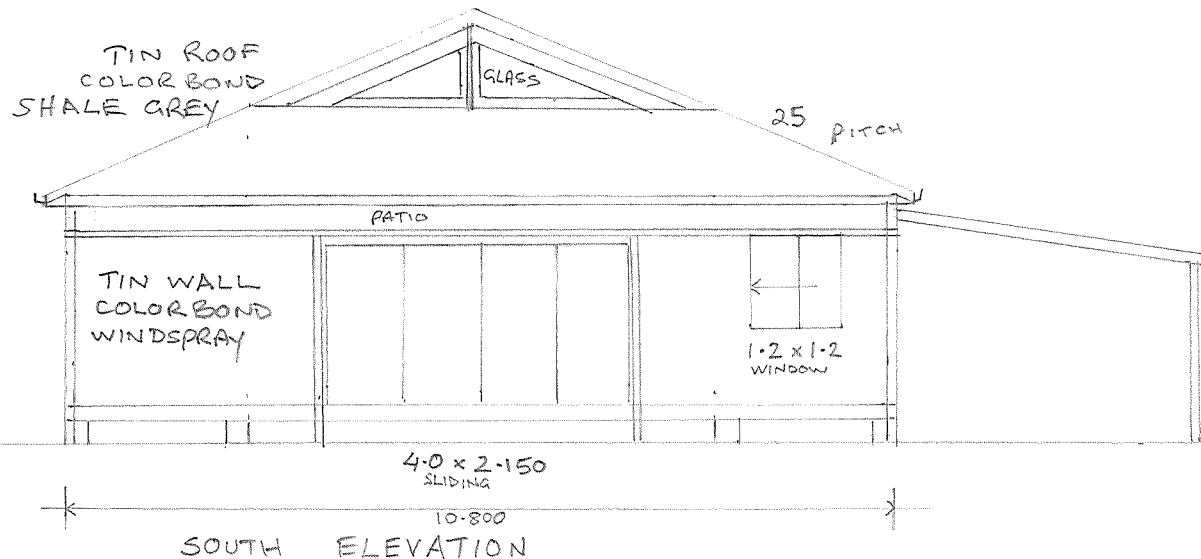

8. BROCKAGH DRIVE UTAKARRA OWNER BUILDER

ZDRAVKO PUPICH
SCALE 1:200

1.8 * 3.3 * 7.100 * 2.1 * 2.3

1.5
* .350
* .750
3.1

2.5
* .750
2.5

1.7 * 12.200 * 2.3
WEST ELEVATION

2.5
* .750
* .250
2.3

COLOR WHITE
ALUMINIUM WINDOW +
SLIDING

1.5
* .400
3.8

2.3 * 12.200 * 1.7
EAST ELEVATION

8 BROCKAGH DRIVE UTAKARRA OWNER BUILDER ZDRAVKO PUPICH SCALE 1:100

8 BROCKAGH DRIVE UTAKARRA OWNER BUILDER ZDRAVKO PUPICH SCALE 1:100

4.700 12.200

8 BROCKAGH DRIVE UTAKARRA OWNER BUILDER ZDRAVKO PUPICH SCALE 1/100