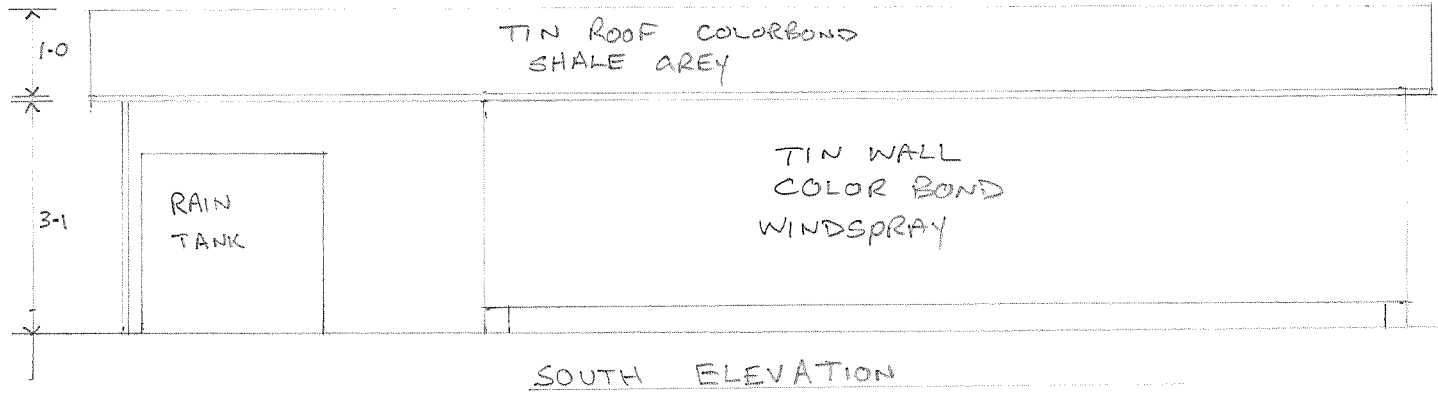

8. BROCKAGH DRIVE UTAKARRA OWNER BUILDER

ZDRAVKO PUPICH
SCALE 1:200

1.8 * 3.3 * 7.100 * 2.1 * 2.3

1.5
* .350
* .750
3.1

2.5
* .750
2.5

1.7 * 12.200 * 2.3
WEST ELEVATION

2.5
* .750
* .250
2.3

COLOR WHITE
ALUMINIUM WINDOW +
SLIDING

1.5
* .400
3.8

2.3 * 12.200 * 1.7
EAST ELEVATION

8 BROCKAGH DRIVE UTAKARRA OWNER BUILDER ZDRAVKO PUPICH SCALE 1:100

8 BROCKAGH DRIVE UTAKARRA OWNER BUILDER ZDRAVKO PUPICH SCALE 1:100

4.700 12.200

8 BROCKAGH DRIVE UTAKARRA OWNER BUILDER ZDRAVKO PUPICH SCALE 1/100