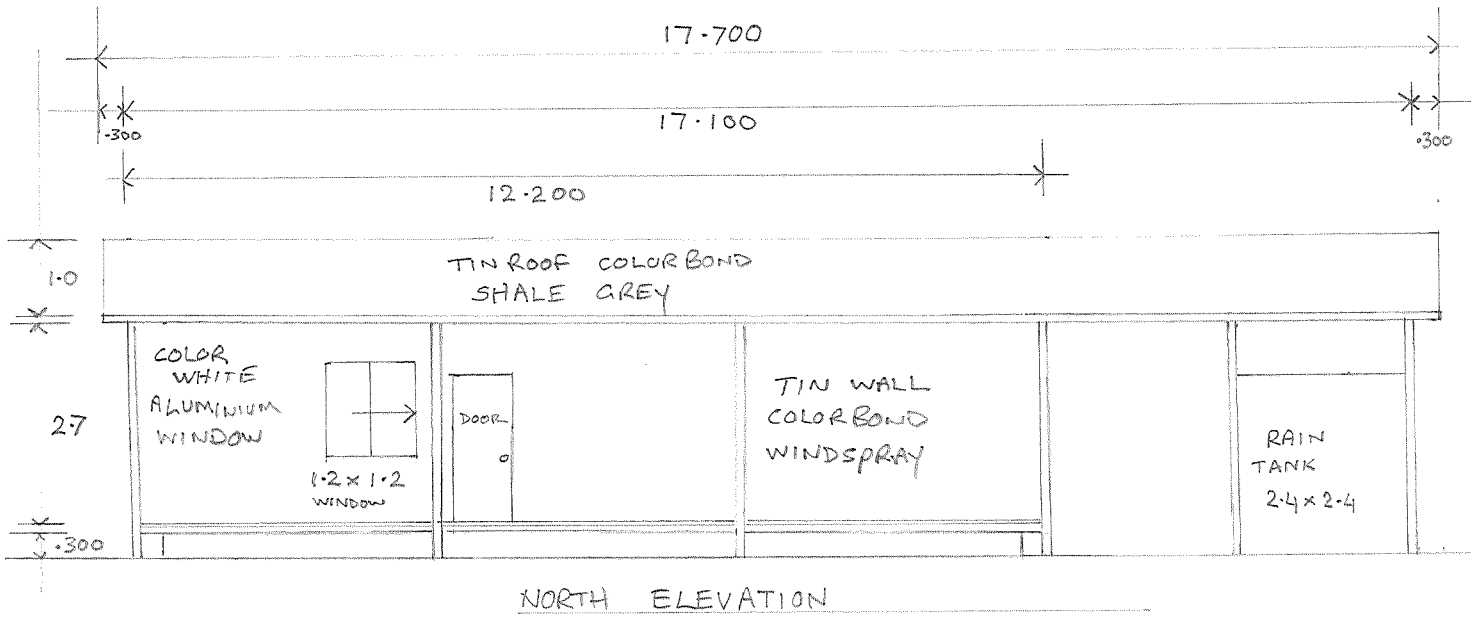

8. BROCKAGH DRIVE UTAKARRA OWNER BUILDER

ZDRAVKO PUPICH
SCALE 1:200

1.8 * 3.3 * 7.100 * 2.1 * 2.3

1.5
* .350
* .750
3.1

2.5
* .750
2.5

1.7 * 12.200 * 2.3
WEST ELEVATION

2.5
* .750
* .250
2.3

COLOR WHITE
ALUMINIUM WINDOW +
SLIDING

1.5
* .400
3.8

2.3 * 12.200 * 1.7
EAST ELEVATION

8 BROCKAGH DRIVE UTAKARRA OWNER BUILDER ZDRAVKO PUPICH SCALE 1:100

8 BROCKAGH DRIVE UTAKARRA OWNER BUILDER ZDRAVKO PUPICH SCALE 1:100

4.700 12.200

8 BROCKAGH DRIVE UTAKARRA OWNER BUILDER ZDRAVKO PUPICH SCALE 1/100