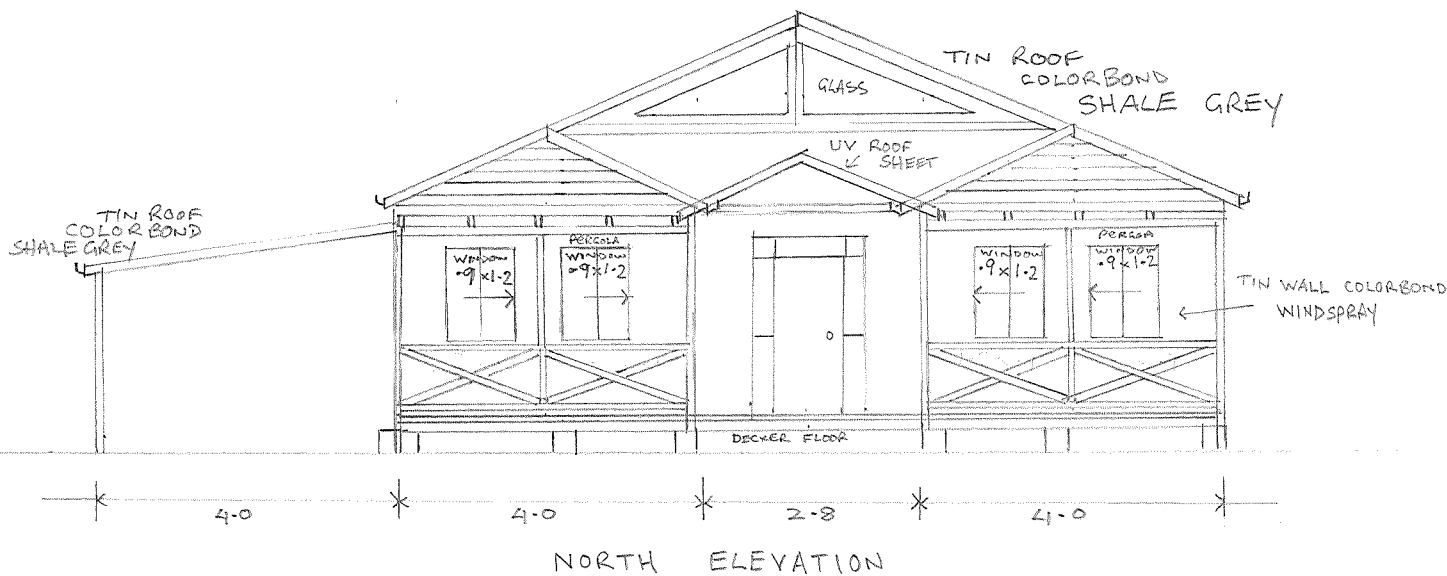

8. BROCKAGH DRIVE UTAKARRA OWNER BUILDER

ZDRAVKO PUPICH
SCALE 1:200

1.8 * 3.3 * 7.100 * 2.1 * 2.3

1.5
* .350
* .750
3.1

2.5
* .750
2.5

1.7 * 12.200 * 2.3
WEST ELEVATION

2.5
* .750
* .250
2.3

COLOR WHITE
ALUMINIUM WINDOW +
SLIDING

1.5
* .400
3.8

2.3 * 12.200 * 1.7
EAST ELEVATION

8 BROCKAGH DRIVE UTAKARRA OWNER BUILDER ZDRAVKO PUPICH SCALE 1:100

8 BROCKAGH DRIVE UTAKARRA OWNER BUILDER ZDRAVKO PUPICH SCALE 1:100

4.700 12.200

8 BROCKAGH DRIVE UTAKARRA OWNER BUILDER ZDRAVKO PUPICH SCALE 1/100