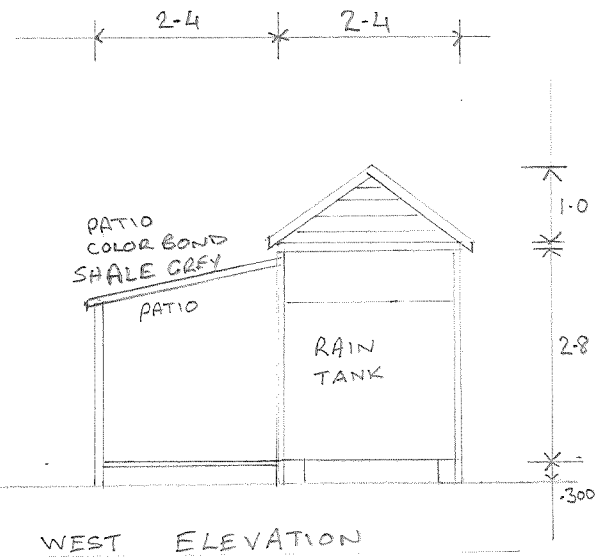

8. BROCKAGH DRIVE UTAKARRA OWNER BUILDER

ZDRAVKO PUPICH
SCALE 1:200

1.8 * 3.3 * 7.100 * 2.1 * 2.3

1.5
* .350
* .750
3.1

2.5
* .750
2.5

1.7 * 12.200 * 2.3
WEST ELEVATION

2.5
* .750
* .250
2.3

COLOR WHITE
ALUMINIUM WINDOW +
SLIDING

1.5
* .400
3.8

2.3 * 12.200 * 1.7
EAST ELEVATION

8 BROCKAGH DRIVE UTAKARRA OWNER BUILDER ZDRAVKO PUPICH SCALE 1:100

8 BROCKAGH DRIVE UTAKARRA OWNER BUILDER ZDRAVKO PUPICH SCALE 1:100

4.700 12.200

8 BROCKAGH DRIVE UTAKARRA OWNER BUILDER ZDRAVKO PUPICH SCALE 1/100