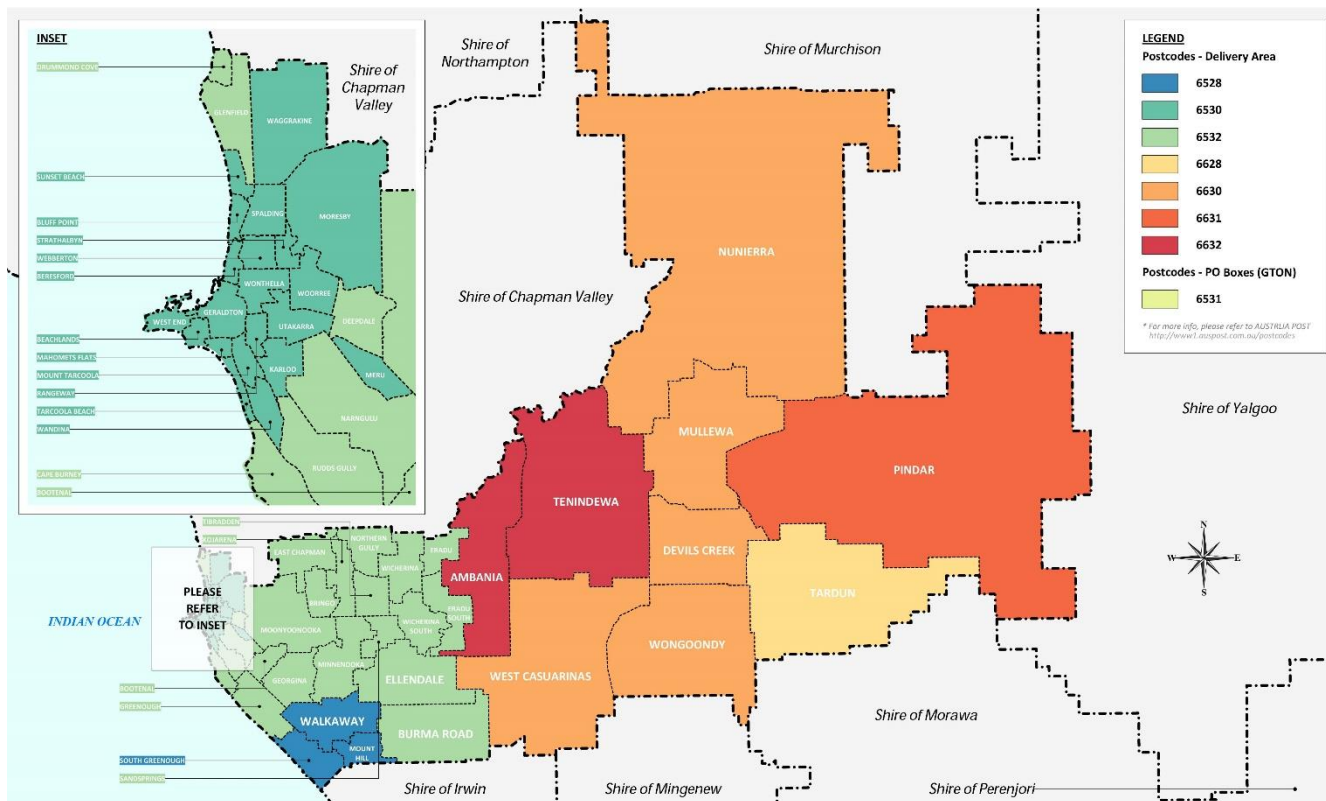

POSTCODES

Postcodes are used in Australia to more efficiently sort and route mail within the Australian postal system. Postcodes in Australia have four digits and are placed at the end of Australian address. Postcodes were introduced in Australia in 1967 by the Postmaster-General’s Department and are now managed by Australia Post.

- 6528
- 6530
- 6531
- 6532
- 6628
- 6630
- 6631
- 6632

City of Greater Geraldton

PO Box 101 Geraldton WA 6531
Geraldton Civic Centre T 08 9956 6600 F 08 9956 6674
Mullewa District Office T 08 9956 6643 F 08 9961 1206
E council@cgg.wa.gov.au W www.cgg.wa.gov.au
ABN 55 907 677 173

ISPA004

Infrastructure Services Department

TRIM REFERENCE

D-17-78511