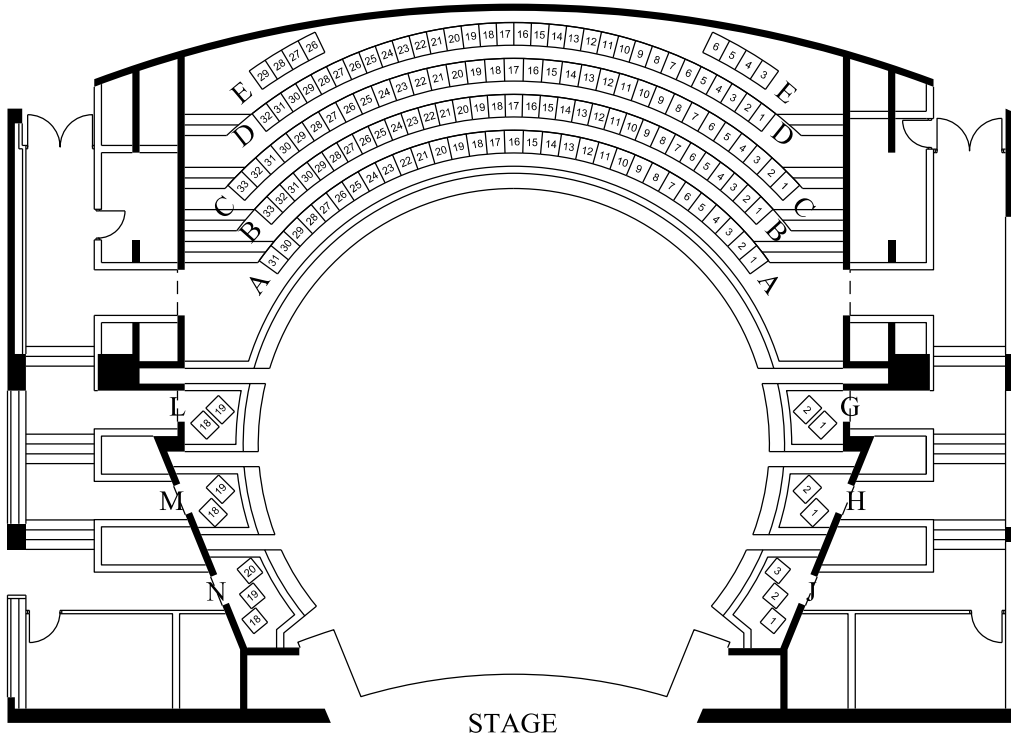

QUEENS PARK THEATRE

CIRCLE

AUDITORIUM