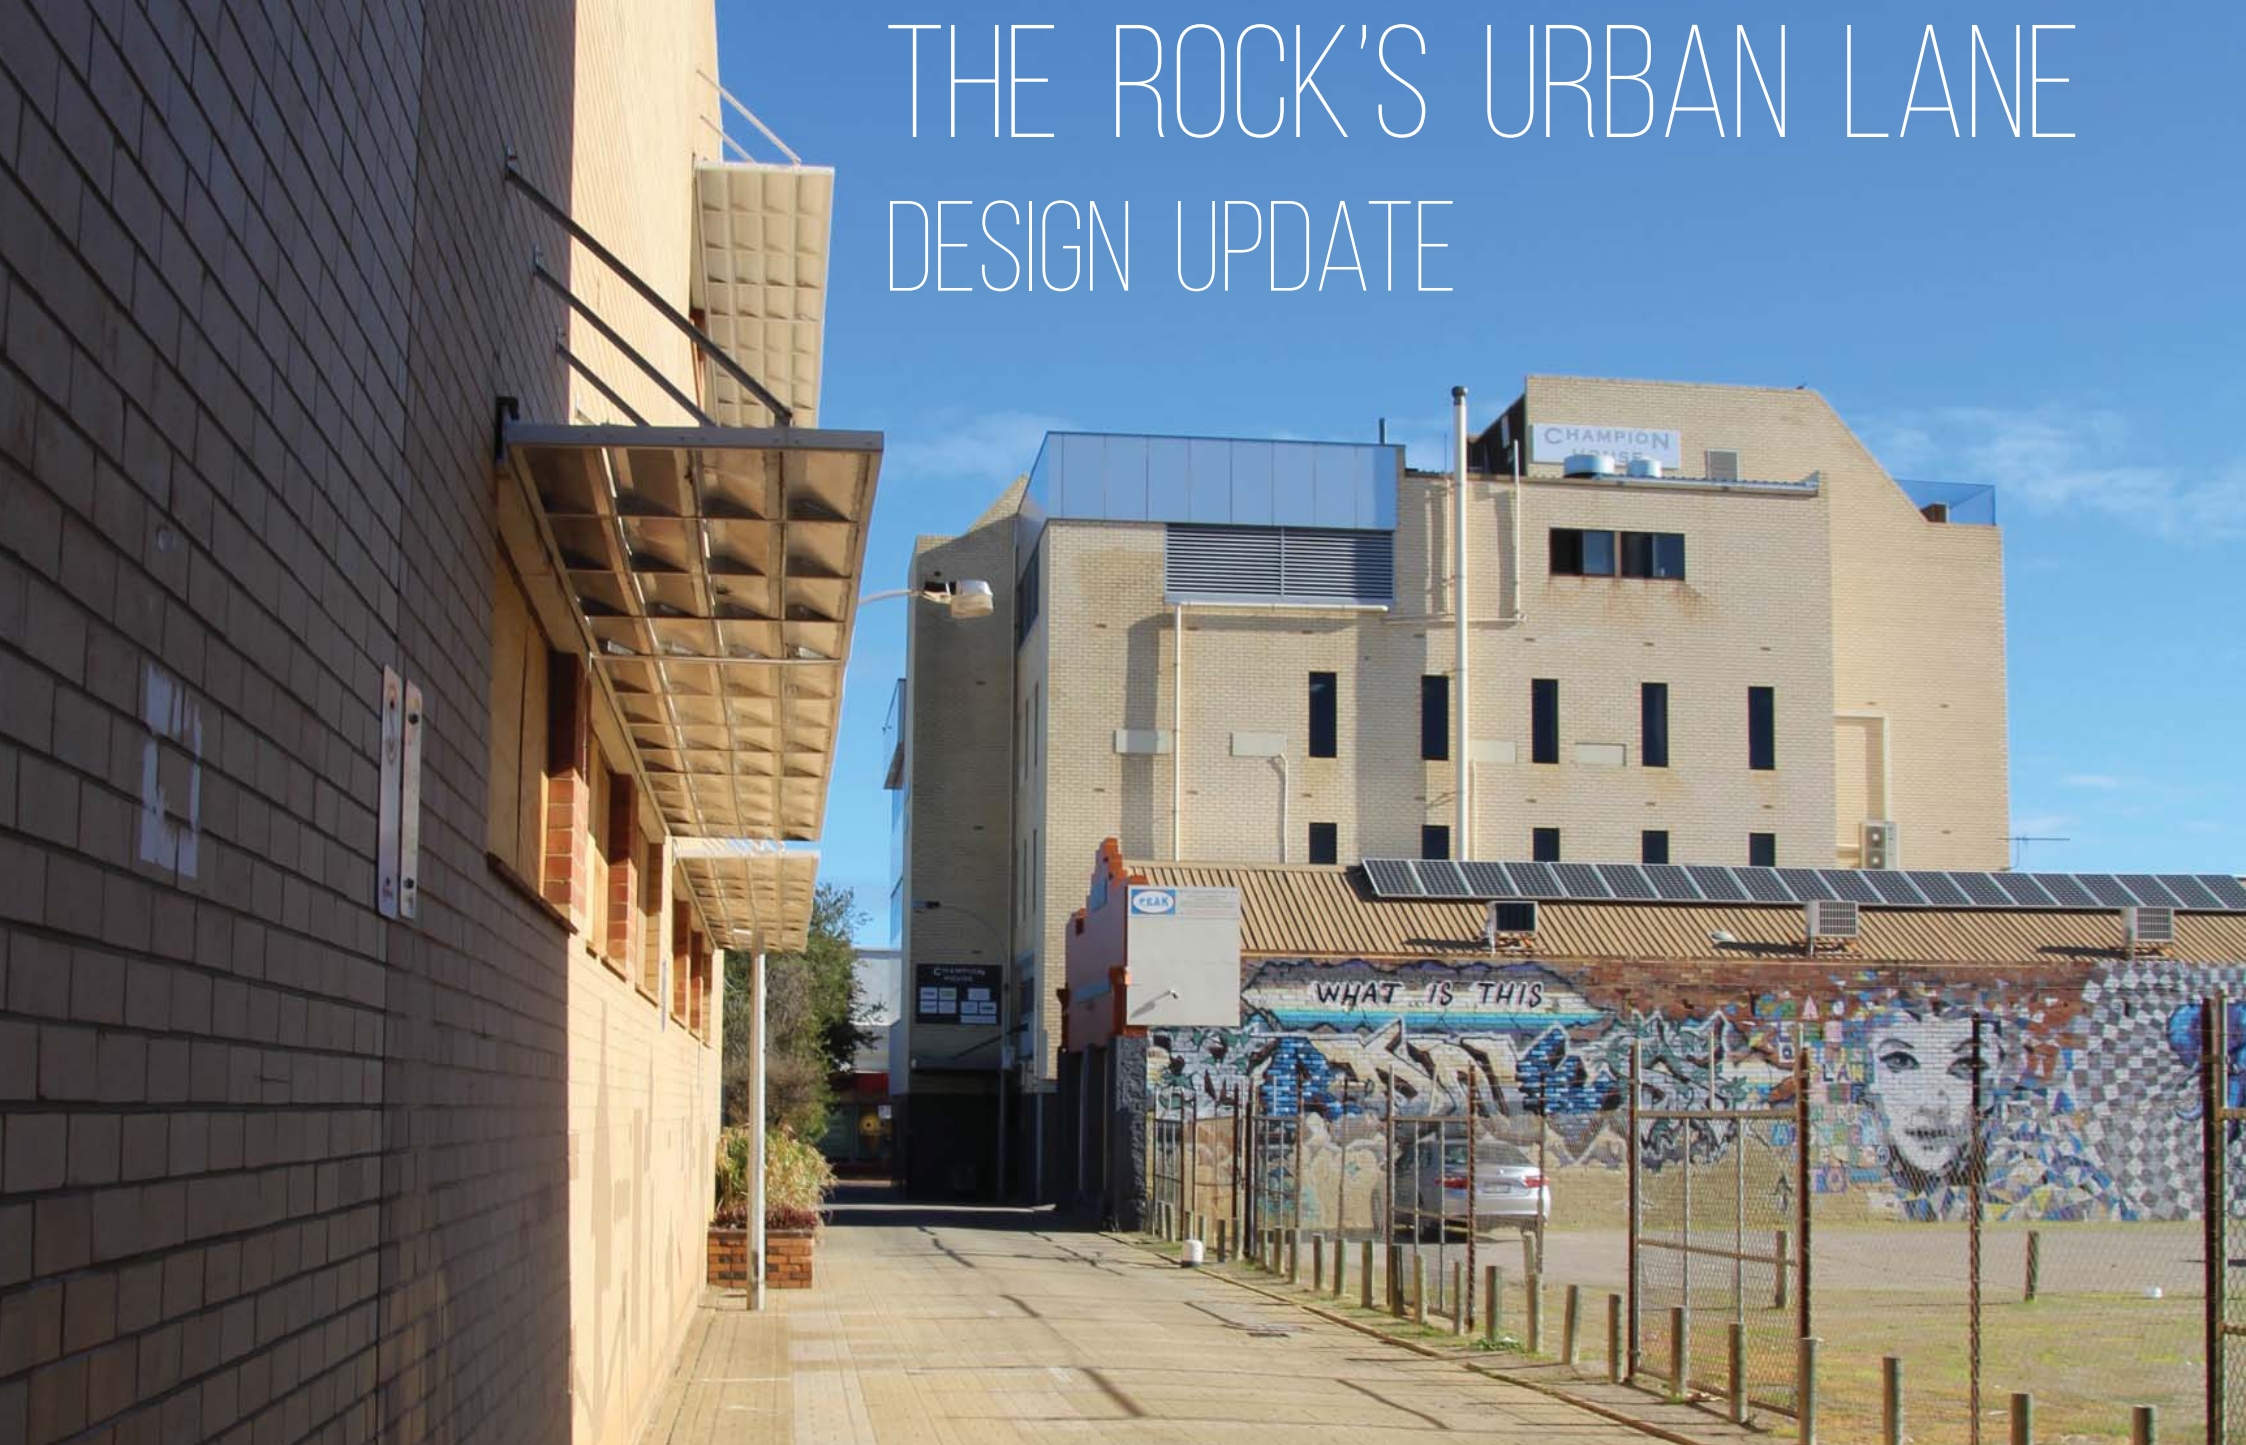

THE ROCK'S URBAN LANE DESIGN UPDATE

PROJECT OVERVIEW

THE ROCK'S URBAN LANE

POST OFFICE LANE LIGHTING, VIEW FROM CHAPMAN ROAD

POST OFFICE LANE LOOKING NORTH

POST OFFICE LANE LIGHTING, VIEW FROM CARPARK

POST OFFICE LANE VIEW LOOKING SOUTH

THE GHOST OFFICE AERIAL VIEW LOOKING SOUTH WEST

THE GHOST OFFICE LOOKING SOUTH EAST

THE GHOST OFFICE LOOKING WEST DOWN MARINE TERRACE

THE ROCK'S LANEWAY ENTERING THE ROCK'S FROM MARINE TERRACE

THE ROCK'S LANEWAY LIGHTING PLAN

THE ROCK'S LANEWAY LOOKING SOUTH THROUGH THE LANE

THE ROCK'S LANEWAY ENTERING THE ROCK'S FROM FORESHORE DRIVE

THE BARNACLES LOOKING NORTH FROM THE GROYNE

PROJECT OVERVIEW

THE ROCK'S URBAN LANE