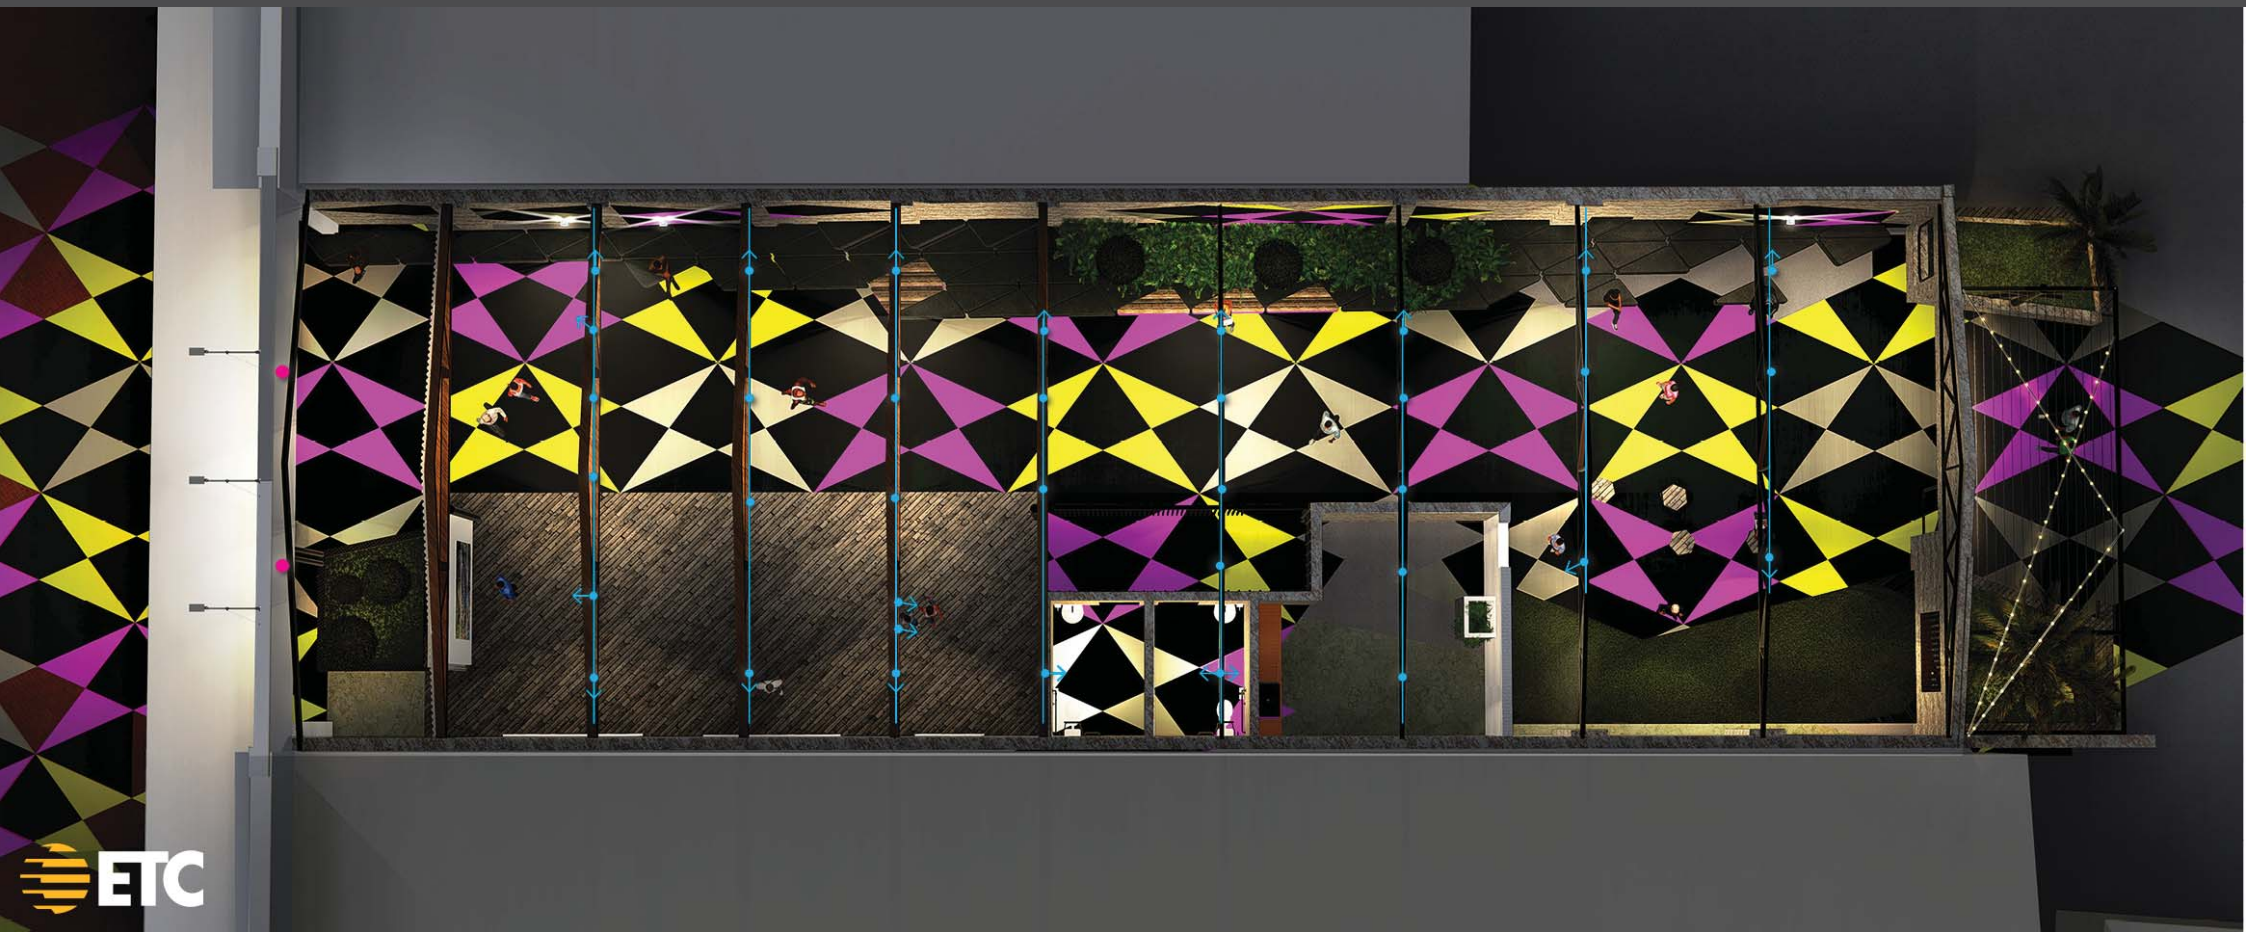

THE ROCK'S URBAN LANE DESIGN UPDATE

PROJECT OVERVIEW

THE ROCK'S URBAN LANE

POST OFFICE LANE LIGHTING, VIEW FROM CHAPMAN ROAD

POST OFFICE LANE LOOKING NORTH

POST OFFICE LANE LIGHTING, VIEW FROM CARPARK

POST OFFICE LANE VIEW LOOKING SOUTH

THE GHOST OFFICE AERIAL VIEW LOOKING SOUTH WEST

THE GHOST OFFICE LOOKING SOUTH EAST

THE GHOST OFFICE LOOKING WEST DOWN MARINE TERRACE

THE ROCK'S LANEWAY ENTERING THE ROCK'S FROM MARINE TERRACE

THE ROCK'S LANEWAY LIGHTING PLAN