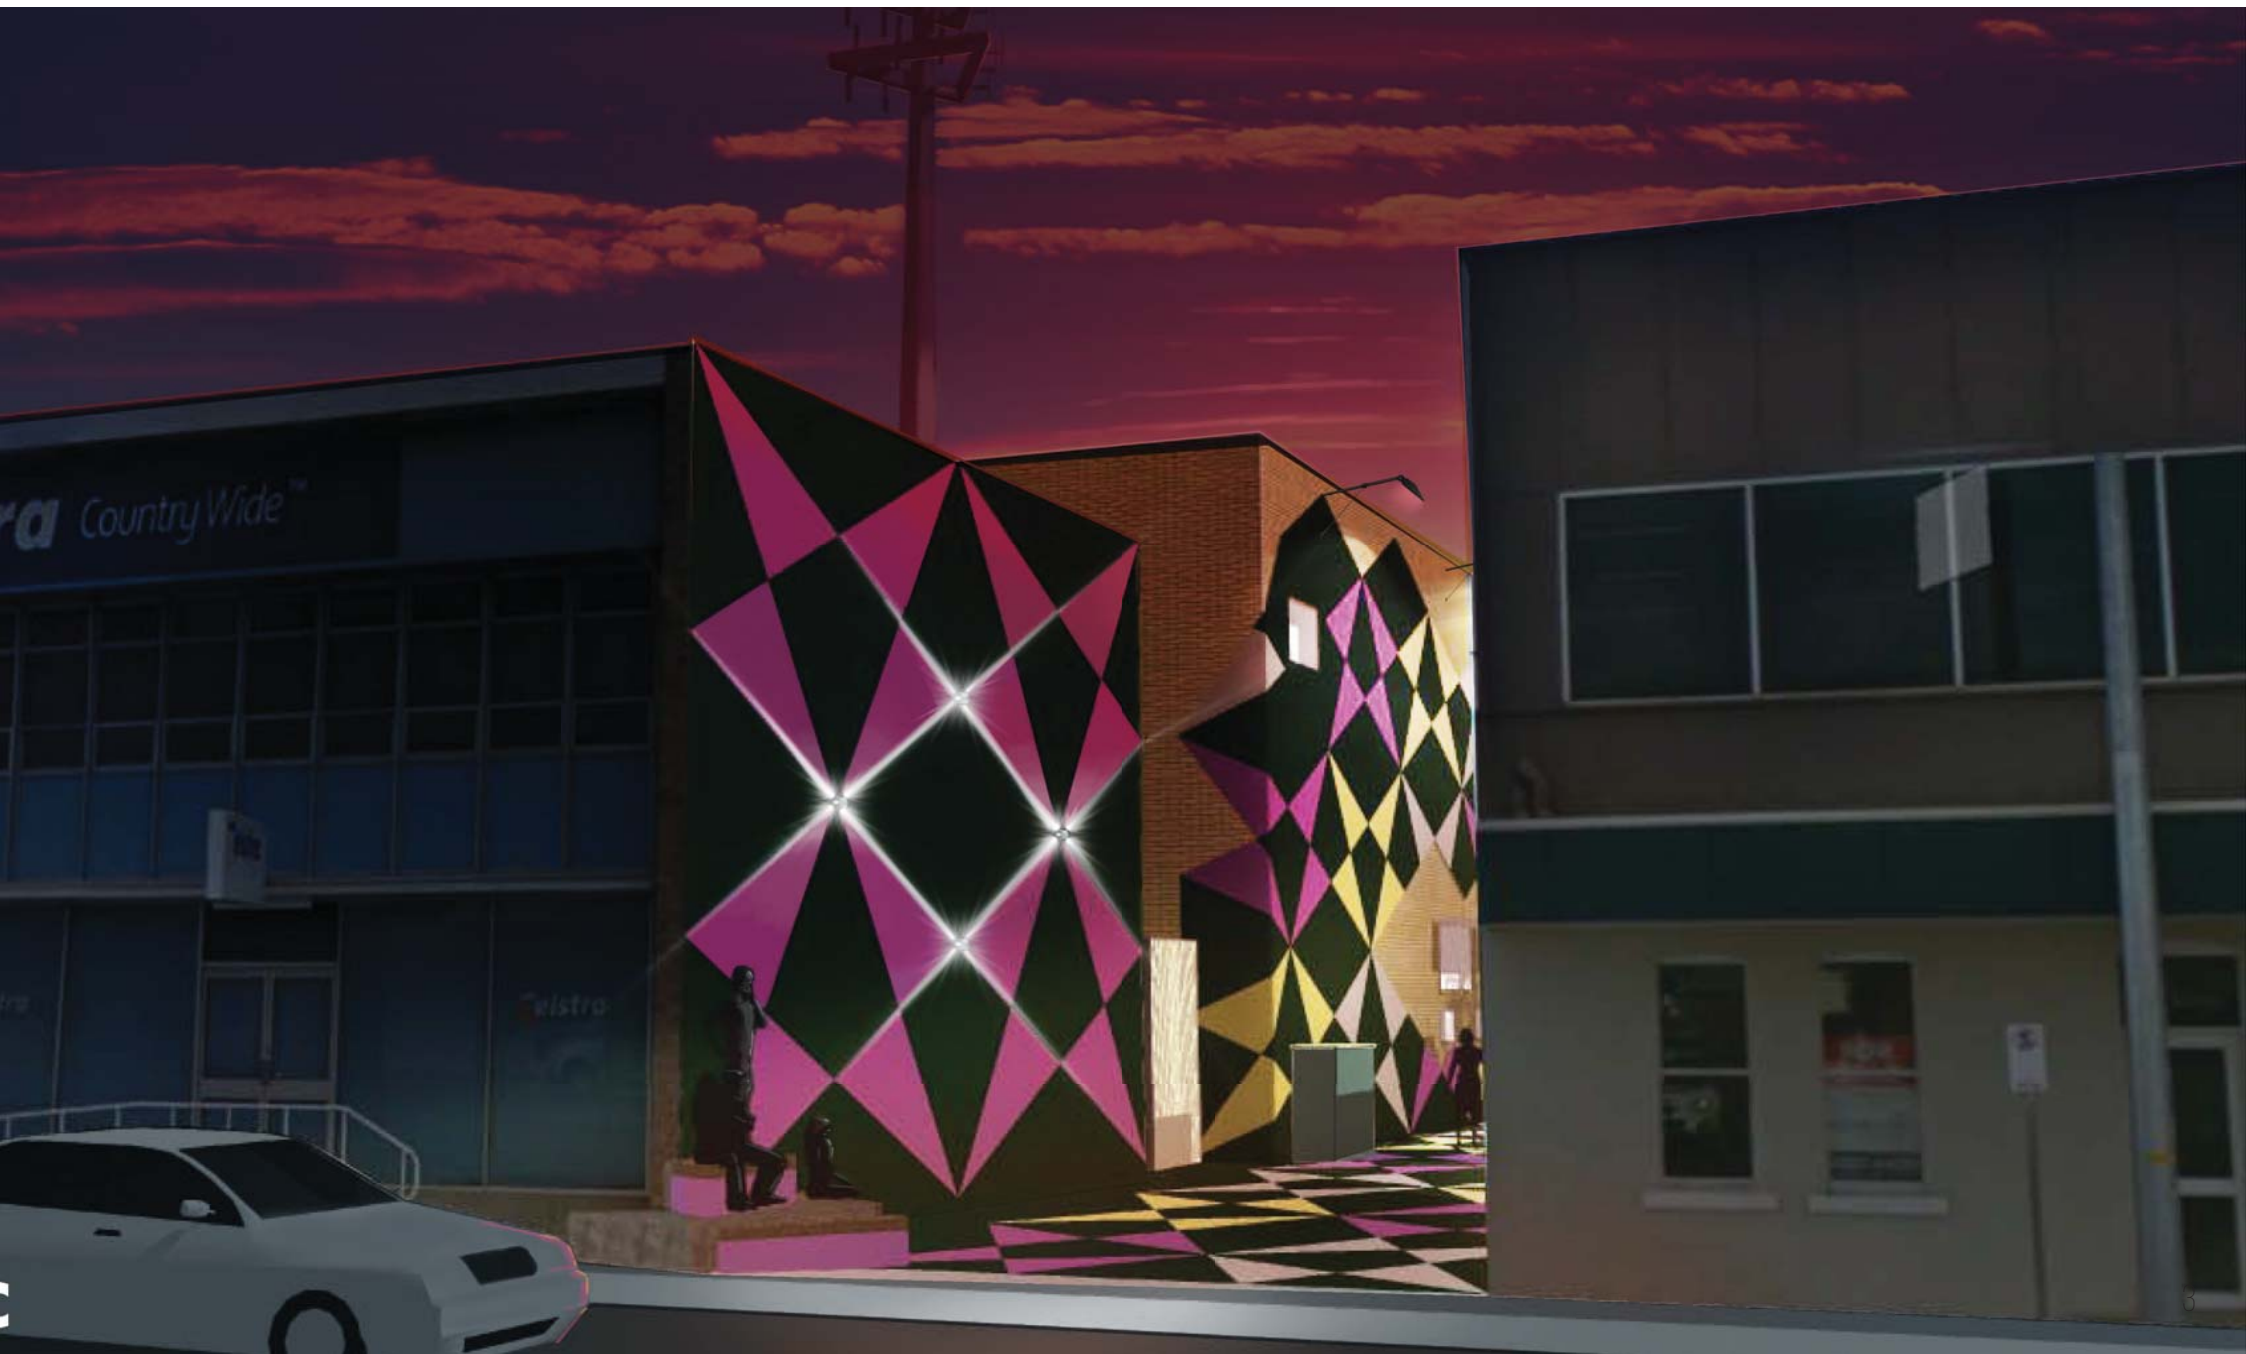

THE ROCK'S URBAN LANE DESIGN UPDATE

PROJECT OVERVIEW

THE ROCK'S URBAN LANE

POST OFFICE LANE LIGHTING, VIEW FROM CHAPMAN ROAD

POST OFFICE LANE LOOKING NORTH

POST OFFICE LANE LIGHTING, VIEW FROM CARPARK

POST OFFICE LANE VIEW LOOKING SOUTH

THE GHOST OFFICE AERIAL VIEW LOOKING SOUTH WEST

THE GHOST OFFICE LOOKING SOUTH EAST

THE GHOST OFFICE LOOKING WEST DOWN MARINE TERRACE

THE ROCK'S LANEWAY ENTERING THE ROCK'S FROM MARINE TERRACE

THE ROCK'S LANEWAY LIGHTING PLAN

THE ROCK'S LANEWAY LOOKING SOUTH THROUGH THE LANE

THE ROCK'S LANEWAY ENTERING THE ROCK'S FROM FORESHORE DRIVE

THE BARNACLES LOOKING NORTH FROM THE GROYNE

PROJECT OVERVIEW

THE ROCK'S URBAN LANE